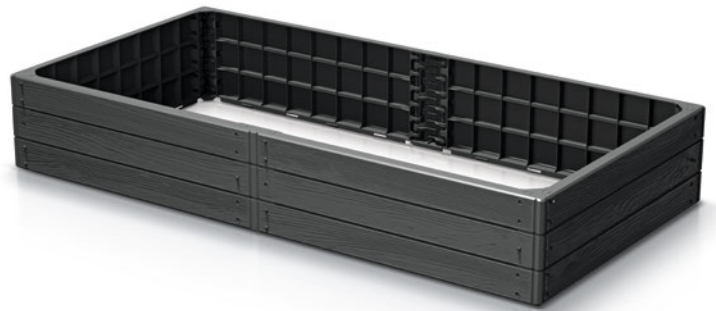

Base Woody

	mm	mm	mm	pcs	pcs	pcs	pcs
IBWS	756	756	250	121	-	1 kpl.	52

S433
7587U
4665W
made of wood-plastic composite

1 size

Base Woody

	mm	mm	mm	pcs	pcs	pcs	pcs
IBWR	1492	756	250	238	-	1 kpl.	34

S433
7587U
4665W
made of wood-plastic composite

1 size

Options:

IBWS x 2 pcs
IBWR x 2 pcs

quick & easy
installation