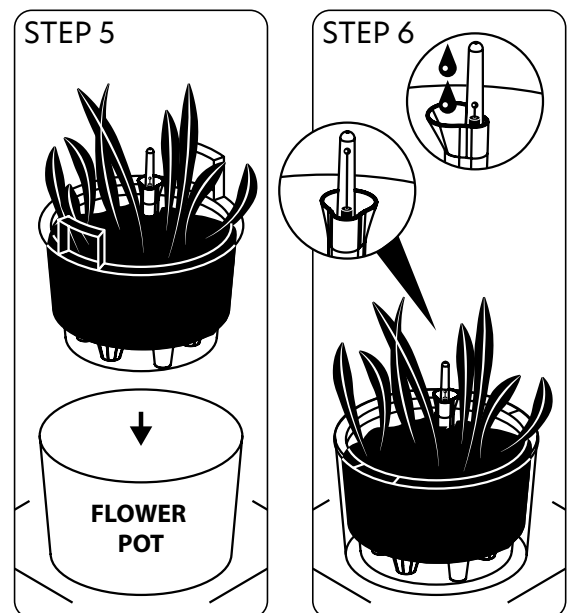

Mobile Saucer Square

	mm	mm	mm	mm	pcs	pcs	pcs
IPRS300	292	292	57	8	32	384	
IPRS370	366	366	60	6	-	216	
IPRS450	446	446	63	4	8	128	

S433

3 sizes

Watering System

option create your own set

Irrigation system for flowerpots