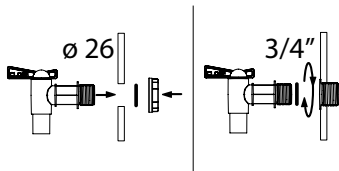

Tap

ITAP3	150	40	160	1	40	2560

Accessories for Rainwater Tank Collection

silver gold

Watch Video

Watch Video