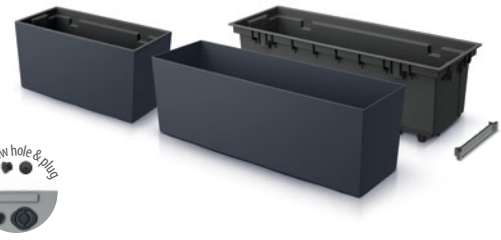

	mm	mm	EL	pcs	pcs	pcs
DURO250	250	250	7,5/9,0	5	-	210
DURO300	300	295	15,0/17,0	5	-	165

S449 S433

2 sizes

optional equipment

System

WR2
WR3

watering system p. 58

Urbi Case