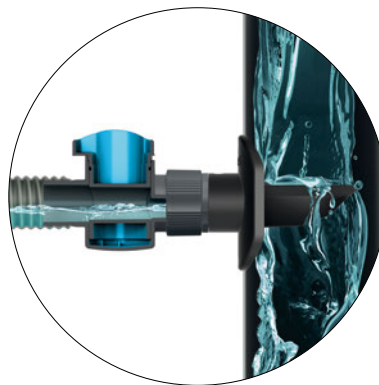

RCANS6

Filter with valve

A valve fitted with a mesh filter, engineered to remove impurities within an internal basket.

RCANS5

Hose valve 1"

Threaded valve - Designed for rainwater collectors without the need for gutter disassembly.

RCANS11

Rain collector with tap

Rainwater harvesting kit from the gutter equipped with a basket filter and an additional valve for winter mode switching (on-off)

RCANS13

Rain collector

Rainwater downpipe filter
Efficient rainwater scoop, mounted directly on the downpipe, it filters and redirects water to the tank.