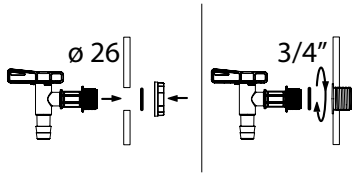

Ican Belt

	mm	mm	mm	pcs	pcs	pcs
ICANB1	120	20	180	10	100	11200
	Strap securing the rainwater tank					

Cantap

ITAP1	150	40	160	1	40	4480

Accessories for Rainwater Tank Collection

874C S411

Cantap

ITAP2	150	40	160	1	40	4480