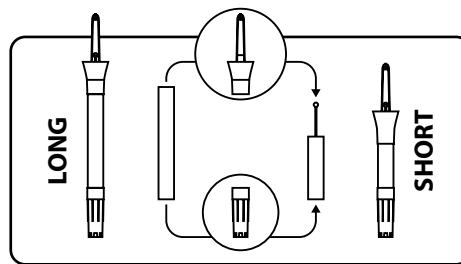

Watering System

universal short and long irrigation system