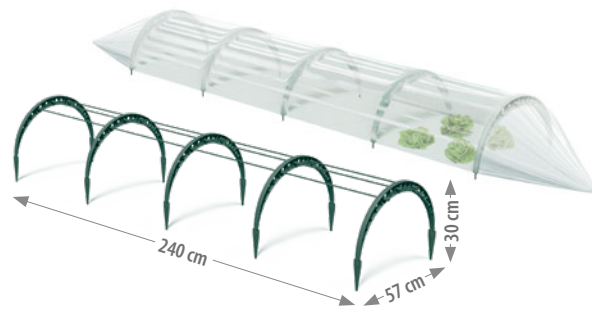

1x

dimensions:
~ 35 x 35 cm

TUNNEL Floo

Floo Tunnel

	mm	mm	mm	pcs	pcs	pcs
IFLT1	500	110	860	1	4	40

G851

1 size

Floo Tunnel