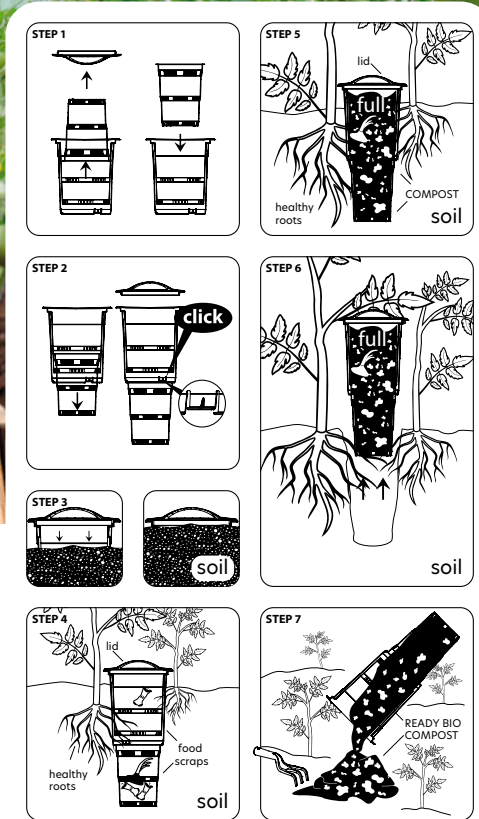

Underground mini-compost bin
for turning organic matter into a natural fertiliser

Combioliq

	mm	mm	pcs	pcs
IBFT25	296	425	25	44
IBFT55	380	590	55	18

S411

2 sizes

Combiosoil

	mm	mm	pcs	pcs
IKUGL	250	530	11	108

S411

1 sizes