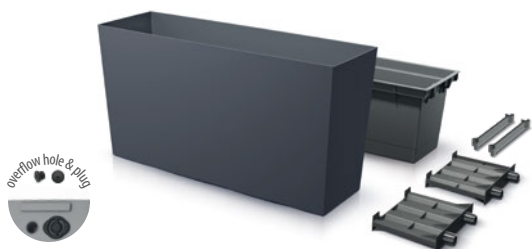

Urbi Case M

	mm	mm	mm	EL	pcs	pcs	pcs
DUC800M	770	235	406	27/72	3	-	33

2 stabilizers included

S449 **S433**

1 size