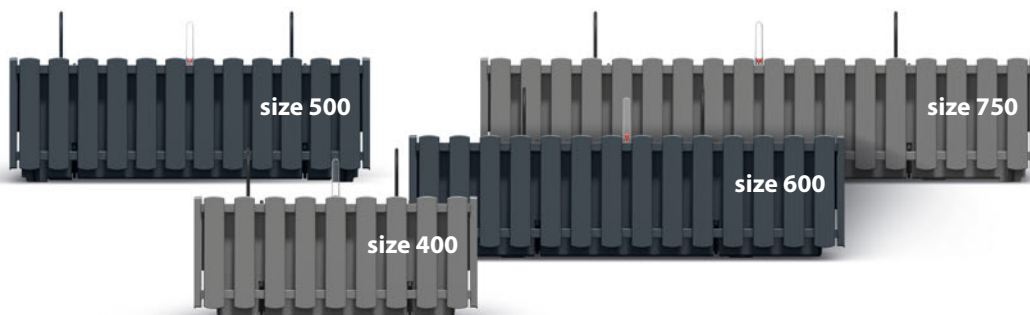

Self-watering system included for the proper irrigation of plants.

S449 405U R222 S433

4 sizes

new size 500 / 750

Boardee Case

	mm	mm	mm	mm	pcs	pcs	pcs
DDEC400	383	144	130	4,9	10	-	640
DDEC600	587	144	130	7,9	10	-	400