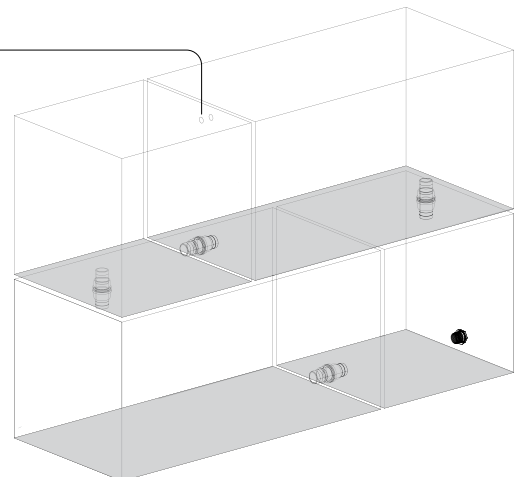

air release

Accessories recommended

Withdrawal set with hose 3/4" p. 114