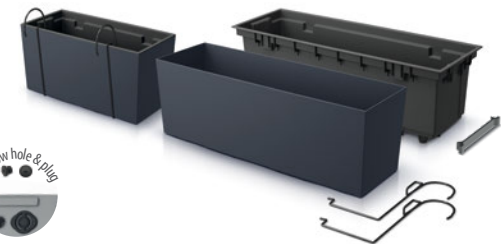

S449 S433

2 sizes

optional equipment

System

WS1
WS3

watering system p. 58

Urbi Case W

	mm	mm	mm	EL	pcs	pcs	pcs
DUC400W	395	185	195	8/12	5	15	150
DUC600W	580	180	195	12/18	5	10	100