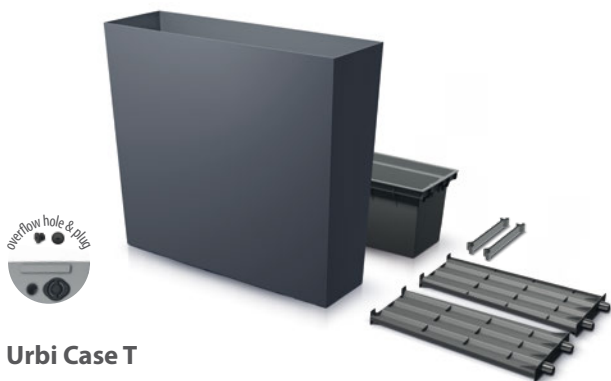

	mm	mm	mm	EL	pcs	pcs	pcs
DUC800N	770	235	300	27/40	3	-	51

S449 S433

1 size

Urbi Case M

	mm	mm	mm	EL	pcs	pcs	pcs
DUC800M	770	235	406	27/72	3	-	33

2 stabilizers included

S449 **S433**

1 size