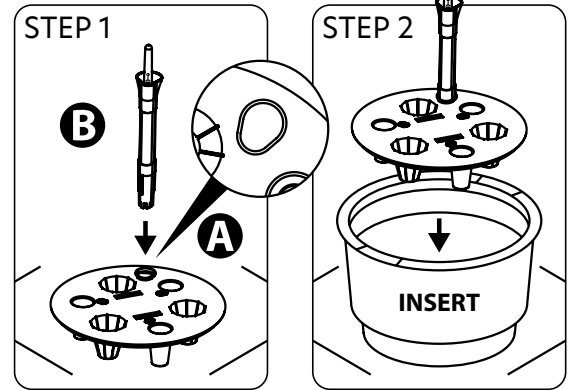

Mobile Saucer Square

	mm	mm	mm	mm	pcs	pcs	pcs
IPRS300	292	292	57	8	32	384	
IPRS370	366	366	60	6	-	216	
IPRS450	446	446	63	4	8	128	

S433

3 sizes

Watering System

option create your own set

Irrigation system for flowerpots