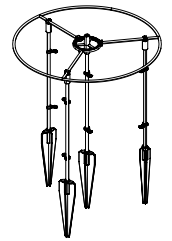

option

2x

dimensions:
~ Ø 35 x 32/44 cm

1x

dimensions:
~ Ø 25 x 80 cm

2x

dimensions:
~ Ø 25 x 32/44 cm

Elevate your plants to a higher level!