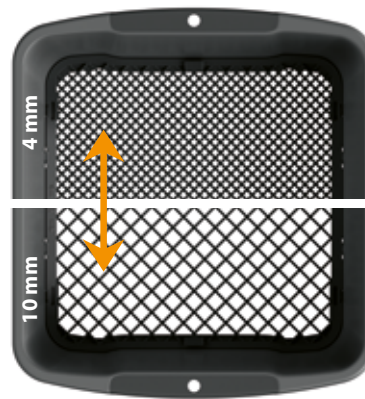

S411

regular collection

adjust the size
of the mesh

Respana Garden Sieve

	mm	mm	mm
ISIK400	394	294	108
S411			

Rectangular garden sieve, ideal for sifting large clumps of soil or compost. The sieve has an ability to adjust the size of the mesh from 10 mm to 4 mm with one simple move.

simple slide move
& adjust the size of the mesh
from 10 mm to 4 mm

Respana Garden Sieve

	mm	mm
ISIO370M	370	104
S411		

Sturdy gardening tool, perfect for filtering stones and debris from soil. The durable and lightweight sieve is easy to use and clean.