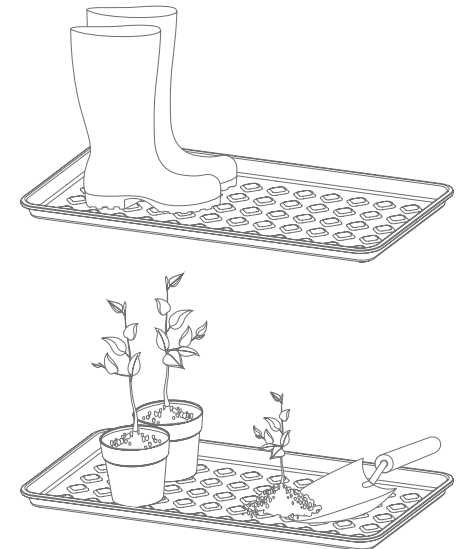

Respana Gardening Tools Set

	← mm	↘ mm	↑ mm
INWN01	370	200	120

S411

Dry Pad

	← mm	↘ mm	↑ mm
IP0720	716	348	33

S411