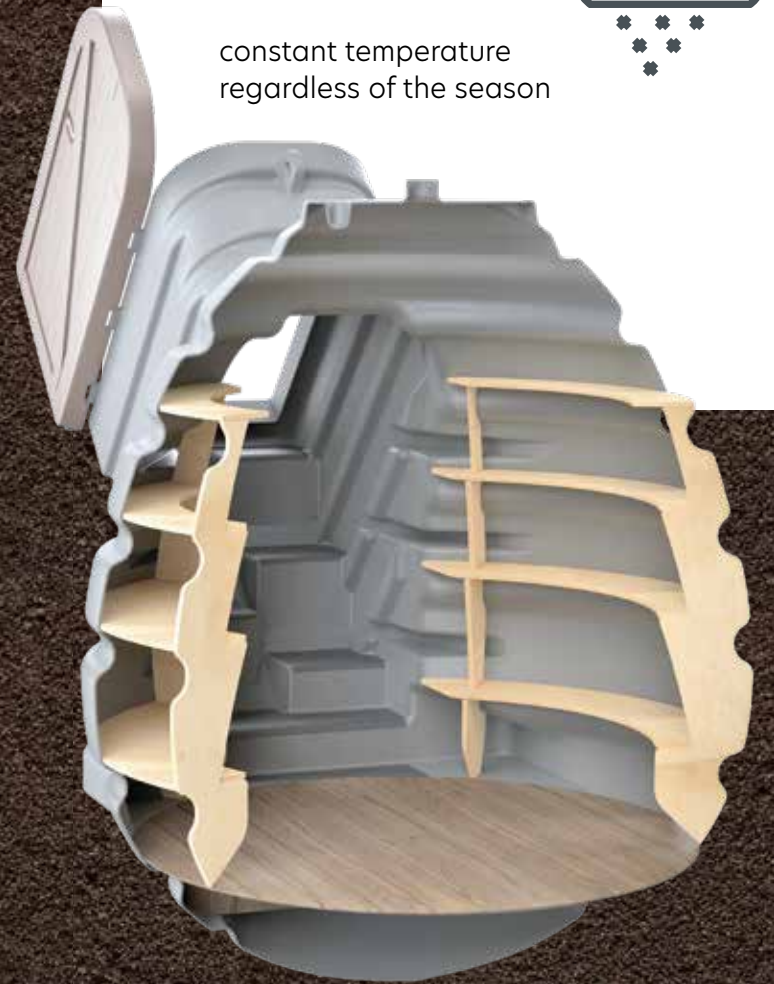

constant temperature
regardless of the season