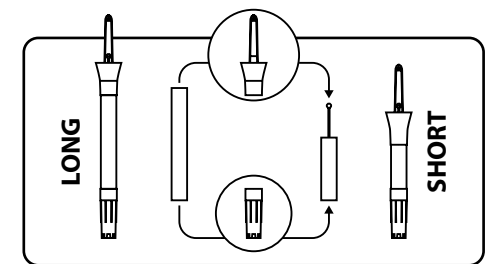

Watering System Long

	← mm	↘ mm	↓ mm
WL1	430	219	45
WL2	505	180	42

In order to choose the right size of the irrigation system for the plantpot, look for detailed information in the Offer 2026 / 27 catalogue or ask your local sales representative.