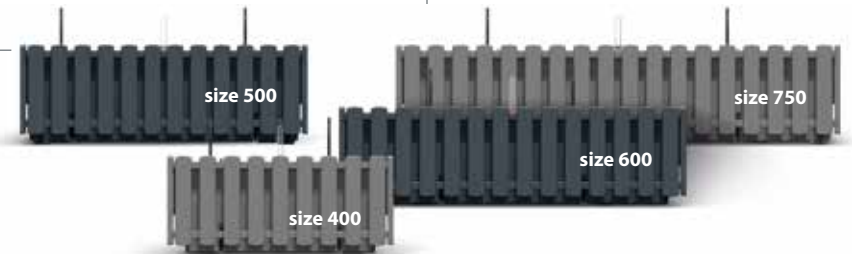

- S449
- R222
- 405U
- S433

new
size 500 / 750

Compact version of the popular Boardee case, equipped not only with a self-watering system but also with comfortable metal hangers.

A box that perfectly suits both rural and minimalist, idyllic interiors. A palette of earth colours facilitates the creation of unique arrangements..