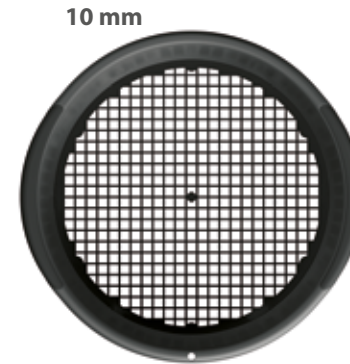

simple slide move
& adjust the size of the mesh
from 10 mm to 4 mm

Respana Garden Sieve

	mm	mm
ISIO370M	370	104
S411		

Sturdy gardening tool, perfect for filtering stones and debris from soil. The durable and lightweight sieve is easy to use and clean.

fix size mesh 10 mm

Respana Garden Sieve

	mm	mm
ISIO370	374	104
S411		

Sturdy gardening tool, perfect for filtering stones and debris from soil. The sieve rotating by 180 degrees allows you to adjust the size of the mesh from 10 mm to 4 mm, depending on the individual needs of each user.