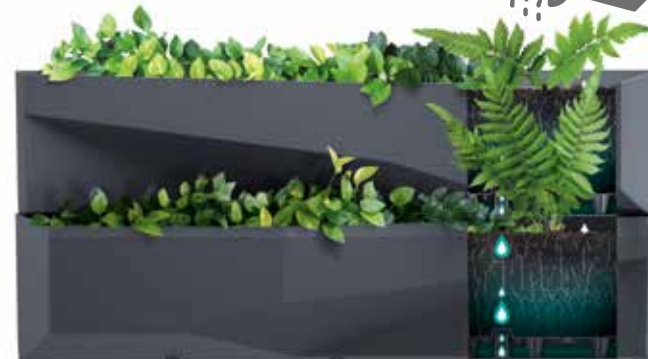

*Recommended flowerpot size 125-160 mm, depending on design
**Recommended flowerpot size 180-220 mm, depending on design

A modern system of vertical gardens brings an extremely attractive aspect of nature into any interior or exterior space. Modular systems attached to the walls in various configurations create spectacular displays – ideal for retail environments, offices, hotels, restaurants and residential spaces. Available in a hanging version and a portable version with a drainer. Thanks to the flow-through irrigation system, the plants are evenly supplied with water. Its excess is discharged to a saucer or drainer.

vertical garden & pergola

Create your own unique composition and add more modules!

Garden Long Wall

	mm	mm	mm	
103W800	780	190	350	2 x 12,0
S433				

A modular wall-mounted system with an elongated rectangular form, designed for creating dramatic vertical garden displays. Fully expandable — additional modules can be added to build larger configurations. The flow-through irrigation system ensures even water distribution, with excess water discharged to the saucer.

Bloma

	← mm	↙ mm	↑ mm	↑ total
DBL0600	580	288	225	780
	405U	S433		

bloma

A set consisting of a spacious rectangular flowerpot and a detachable pergola. The pergola comprises five parts and connectors, forming a decorative support structure for climbing plants. A stabilising brace is included to reinforce the assembly. Ideal for terraces, balconies and gazebos — functions effectively as a freestanding dividing screen. Suitable for growing ornamental plants and vegetables including peas, tomatoes and cucumbers.