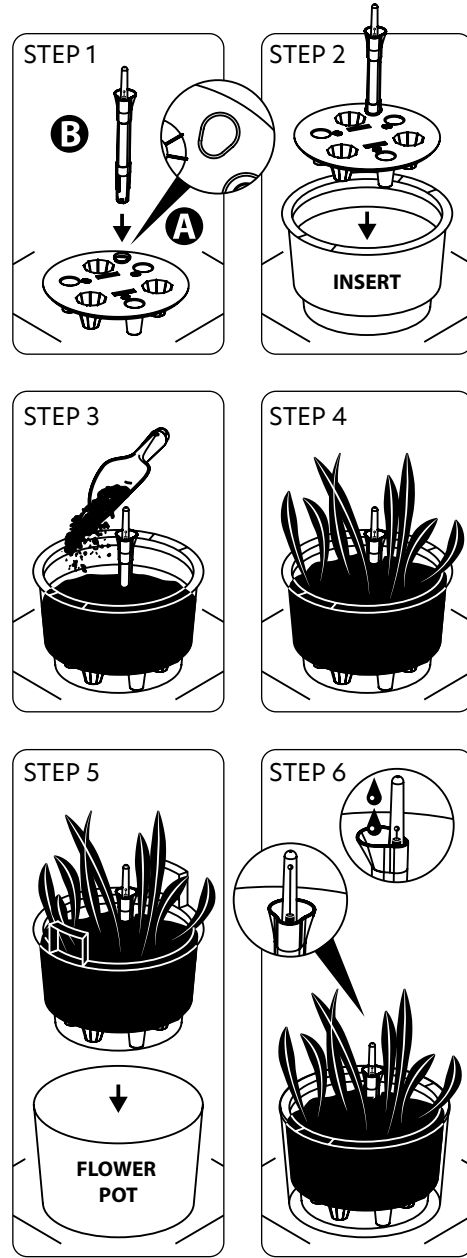

high edge

3 supporting wheels
inside the roller system

wheel - system
PATENT

rotating 360°

for smooth movement
of the base in each direction

The round mobile saucer
with the edge

option
create your
own set

Irrigation
system
for
flowerpots