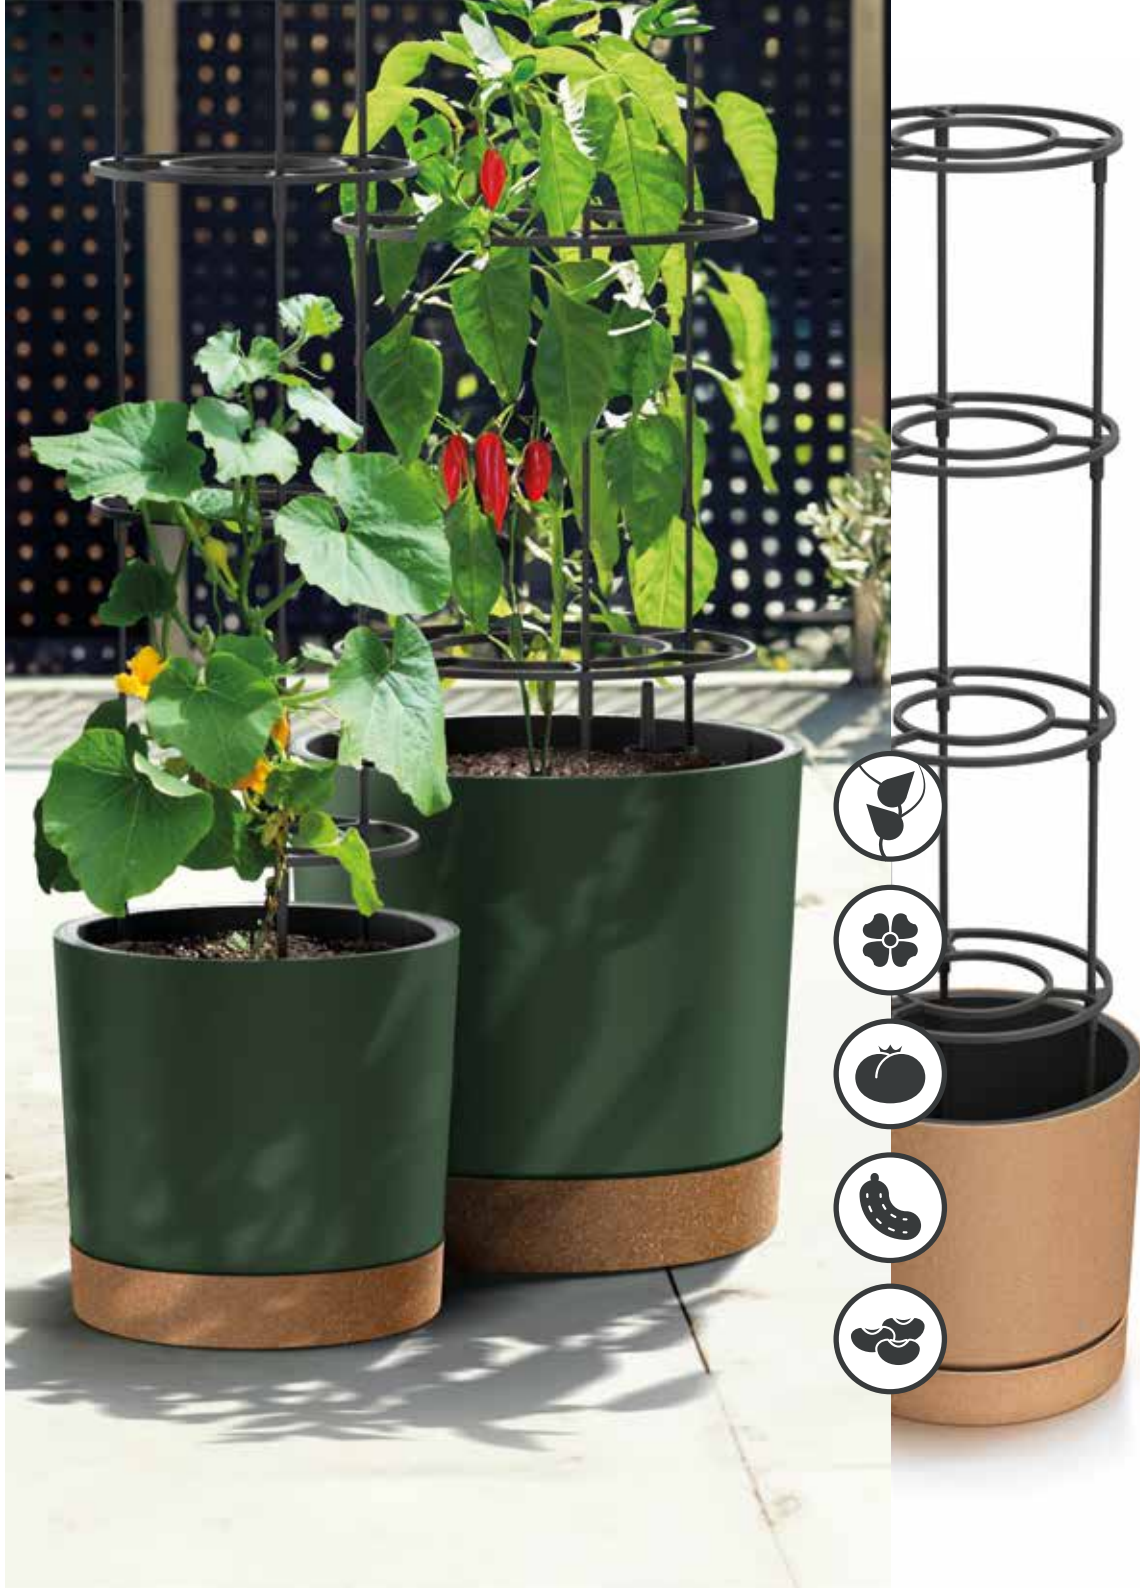

Home Grower

	□	∅	↑	↑ total	⊞
	mm	mm	mm	mm	
DEPO300	292	283	1080	14,5	
DEPO400	390	375	1415	35,0	

- S433
- 2411U
- 4665W

Saucer in 4665W

made of wood-plastic composite

HOME GROWER

Home Grower is a specialized planter designed for home cultivation of climbing vegetables, fruits, and ornamental plants requiring support. With the option to disassemble the supporting structure, enabling vertical growth and optimal utilization of cultivation space. It is a considered combination of functionality with thoughtful design; the planter not only fulfills its purpose but also presents itself beautifully. Home Grower is available in two sizes and three colour variations, including WPC version.

Compatible with Tomato Grower Cap IPOC400.