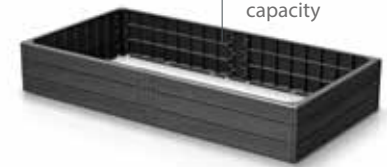

made of wood-plastic composite

~ 238 L capacity

Base Woody

	mm	mm	mm	
IBWR	1492	756	250	~238,0

7587U

S433

4665W

Made of WPC