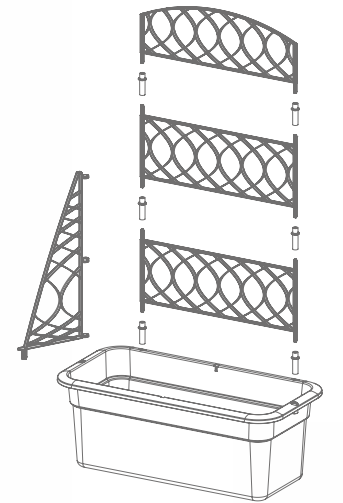

Mini Garden

	mm	mm	mm	
I01W200	195	114	475	4x1,0
S449	S433			

Tiered pot which can be mounted on the wall.

Package includes 1 set.
For double option 2 sets needed.

vertical garden & pergola

quick and easy installation