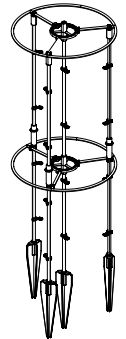

option

2x

dimensions:
~ Ø 35 x 32/44 cm

1x

dimensions:
~ Ø 25 x 80 cm

2x

dimensions:
~ Ø 25 x 32/44 cm

Elevate your plants to a higher level!