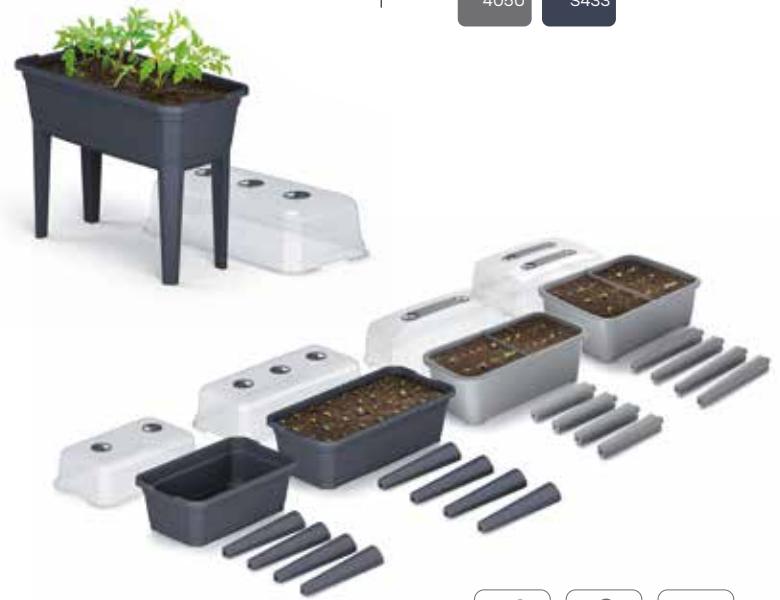

Respana Planter Set

DREP770	770	387	820	52,0
DREP770W	770	580	963	83,0

included calendar of herbs & vegetables
growing

405U

S433