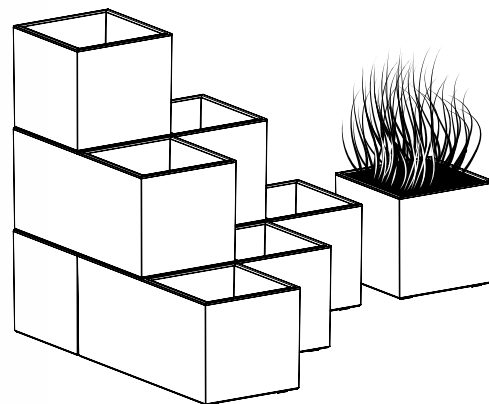

Sierra Square High Beton Effect

		 mm	 mm	 mm	
DSIH400E		385	385	595	31,5

425U S433 B411

Sierra Case Beton Effect is a modern, elongated rectangular flowerpot with an internal partition dividing the space into two sections. Designed for creating arrangements and separating areas on terraces or balconies, this flowerpot features a stacking system. Perfect for outdoor and indoor decoration, it comes with internal liners for easy plant repotting and water drainage. Special wheels at the base facilitate the transportation of plants or the entire arrangement.