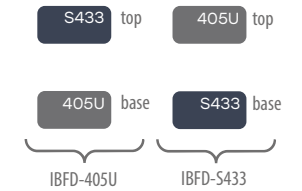

An extremely decorative, two-chamber bird feeder. The sloping roof protects the food and birds from rain and snow. It can be installed on a balcony railing or attached to a tree branch using a plastic clamp. Equipped with a string for suspending.