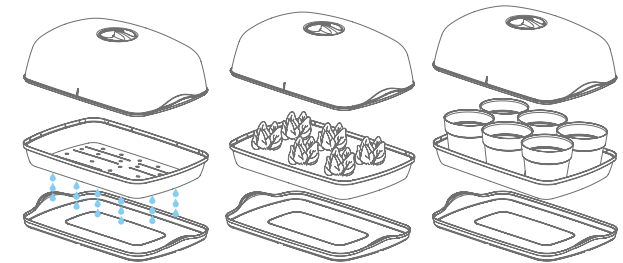

S433

Table Top Fresh Garden
Small footprint & easy to use!

Grow your favourite herbs, vegetables in pots or straight in the tray.

**Full comfort of use
Depending on the season!**

Respana Starter Set

	mm	mm	mm	
INST01	576	460	190	-