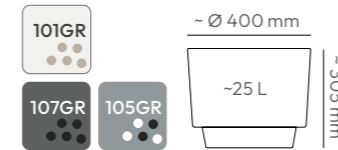

SPLITO collection

SPLITO round

TSRO30

88 pcs | 1200 x 800 mm
pallet size

SPLITO round

TSRO40

36 pcs | 1200 x 800 mm
pallet size

ETHICK