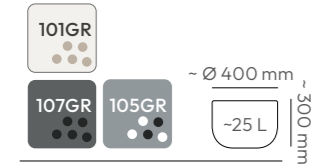

TMRO40

36 pcs | 1200 x 800 mm
pallet size