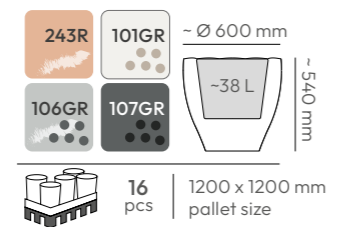

RONA round

TR60