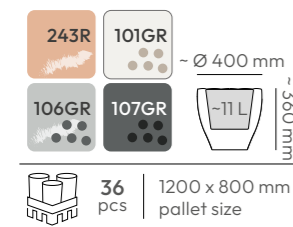

RONA round

TR40