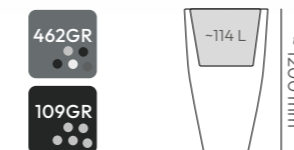

MOODA square

TM70

2 pcs | 1200 x 800 mm
pallet size