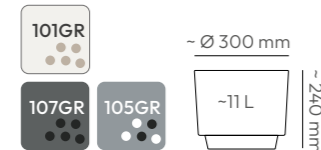

SPLITO collection

SPLITO round

TSRO30

88 pcs | 1200 x 800 mm
pallet size

SPLITO round

TSRO40

36 pcs | 1200 x 800 mm
pallet size

ETHICK