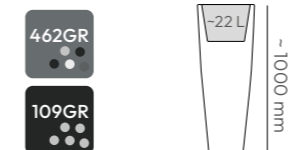

TM70

2 pcs | 1200 x 800 mm
pallet size

MOODA square high

TM40H

12 pcs | 1200 x 800 mm
pallet size

granite graphite

charcoal

colors collection
see more / p. 82 - 83