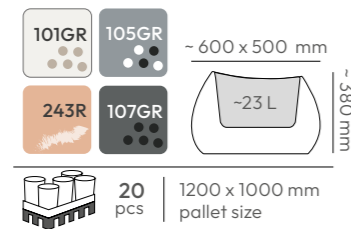

EVOLIA

TEV60