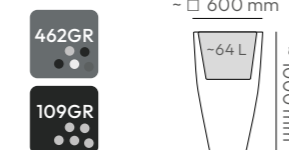

MOODA collection

MOODA square

TM40

24 pcs | 1200 x 800 mm
pallet size

MOODA square

TM60

8 pcs | 1200 x 1200 mm
pallet size

MOODA square