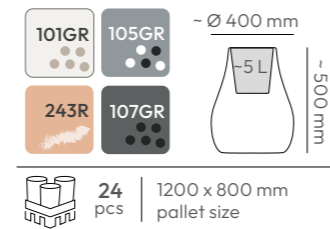

EVOLIA slim

TEVS40

ETHICK