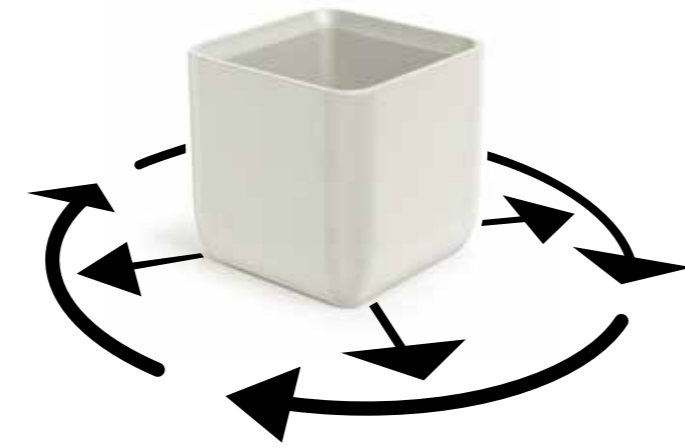

Movement of heavy pots and a full, smooth 360° rotation.

over 90 countries worldwide

SET 4 wheels
TSW4
~ 235 mm
~ 280 mm

SET 6 wheels
TSW6
~ 235 mm
~ 380 mm

Universal caster wheels for Prosperplast and Ethick pots, available in sets of 4 or 6, provide easy assembly with a click-lock mechanism. These wheels offer convenient pot mobility without the need for lifting. The maximum load capacity is 20 kg for a set of 4 wheels and 30 kg for a set of 6 wheels.