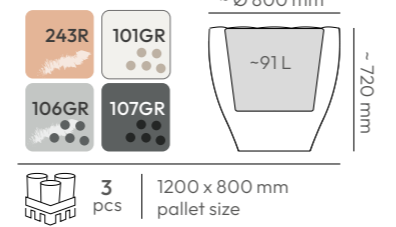

RONA round

TR80

243R

terracotta