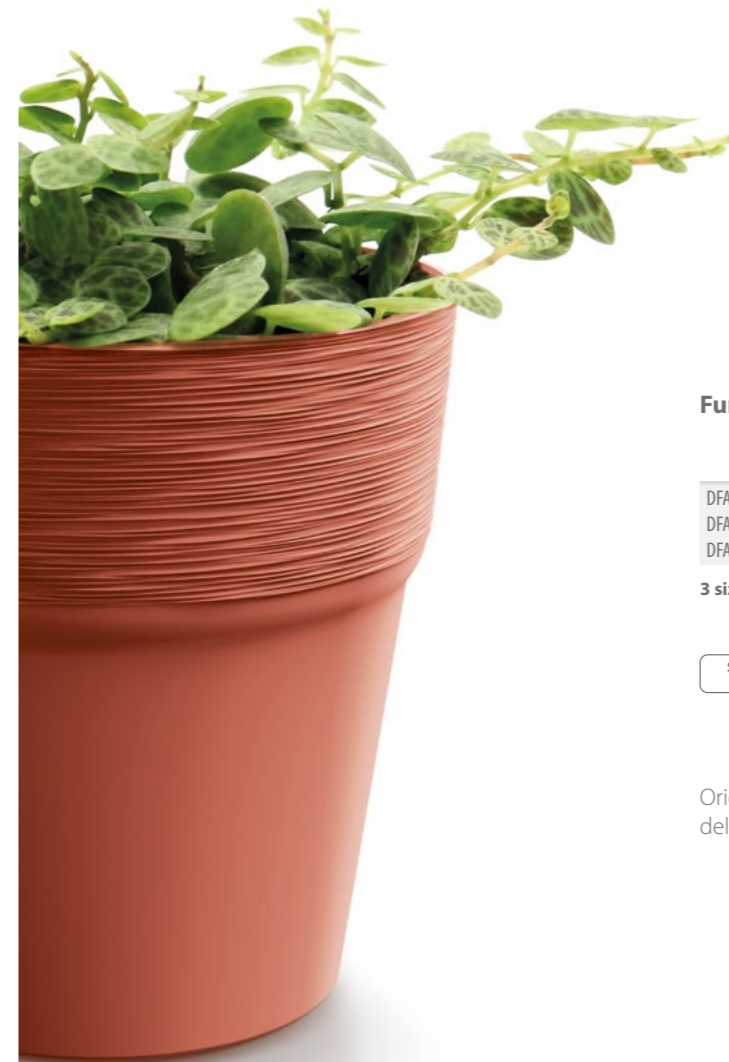

texture & woven collection