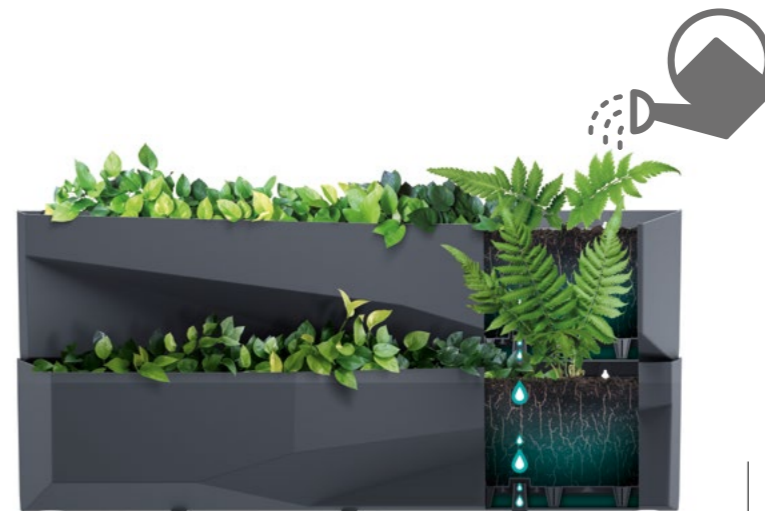

cascade garden

modular & portable flowerpot system

A modern system of vertical gardens brings an extremely attractive aspect of nature into the interior and the surroundings, creating contact with nature without leaving your home and a suitable indoor microclimate. Modular systems attached to the walls in various configurations create spectacular green displays. Thanks to the flow-through irrigation system, the plants are evenly supplied with water. Its excess is discharged to the drainer. The set does not include the water distribution system.

cascade garden

extremely attractive
aspect of nature

Prosperplast®

vertical garden

wall mountable

A modern system of vertical gardens brings an extremely attractive aspect of nature into the interior and the surroundings, creating contact with nature without leaving your home and improving indoor air quality. Thanks to the flow-through irrigation system, the plants are evenly supplied with water. Its excess is discharged to the saucer.

Grow fresh herbs and vegetables right in your kitchen

vertical garden

Cascade pot which can be mounted on the wall.

Package includes 1 set. For double option 2 sets needed.

Mini Cascade

	mm	mm	mm	pcs	pcs	pcs	h
I01W200	195	114	475	-	-	1	192 ~1,92 m