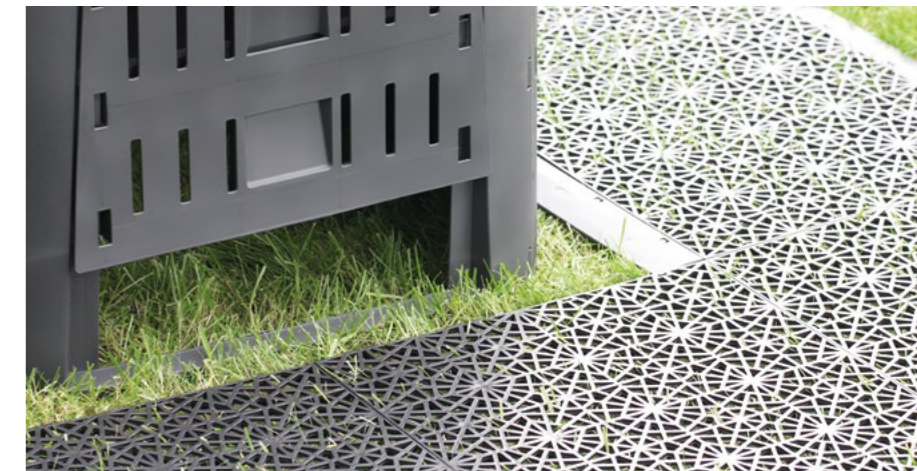

Mosaic Edge

IOL40	380	50	10	20	200	6400 ~1,70m

S411

G851

Simple and very easy-laid tiles to suit the area close to the swimming pool, balcony, lawn or garage. Thanks to easy assembly it allows to arrange any surface on the flat ground. Wide range of applications allows for example for quick assembling of a comfortable floor.