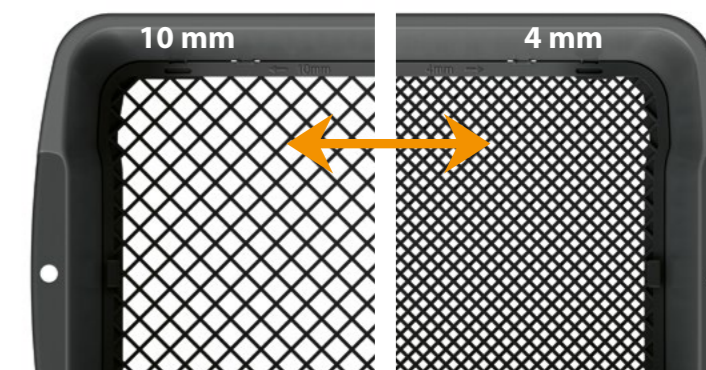

simple twist move
& adjust the size of the mesh
from 10 mm to 4 mm

Respana Garden Sieve

ISIK400	394	294	108	-	-	-	-	~m

1 size

S411

Rectangular garden sieve, ideal for sifting large clumps of soil or compost. The sieve has an ability to adjust the size of the mesh from 10 mm to 4 mm with one simple move.

simple slide move
& adjust the size of the mesh
from 10 mm to 4 mm

enjoy your potatoes

Potato Grower

	mm	mm	mm	pcs	pcs	pcs	h
IZIE300	295	245	12,0	5	-	220	~1,92 m
IZIE400	392	316	28,0	5	-	90	~1,80 m

2 sizes