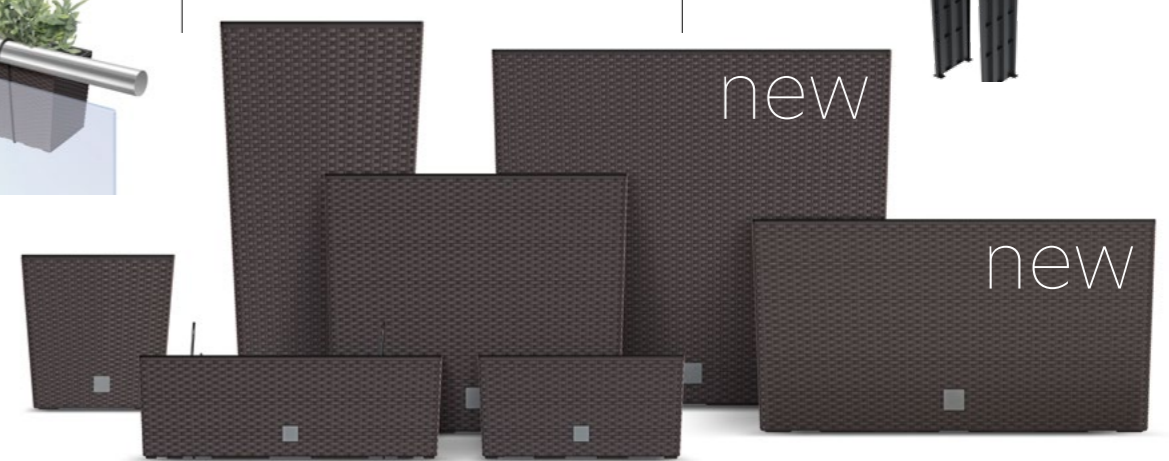

2 sizes

* 1 stabilizer included
** 2 stabilizers included

Cases from the Rato line with texture closely resembling natural rattan weave. A great complement to a stylish interior design. Functional, of a warm exotic character, the product creates a great addition to any space.