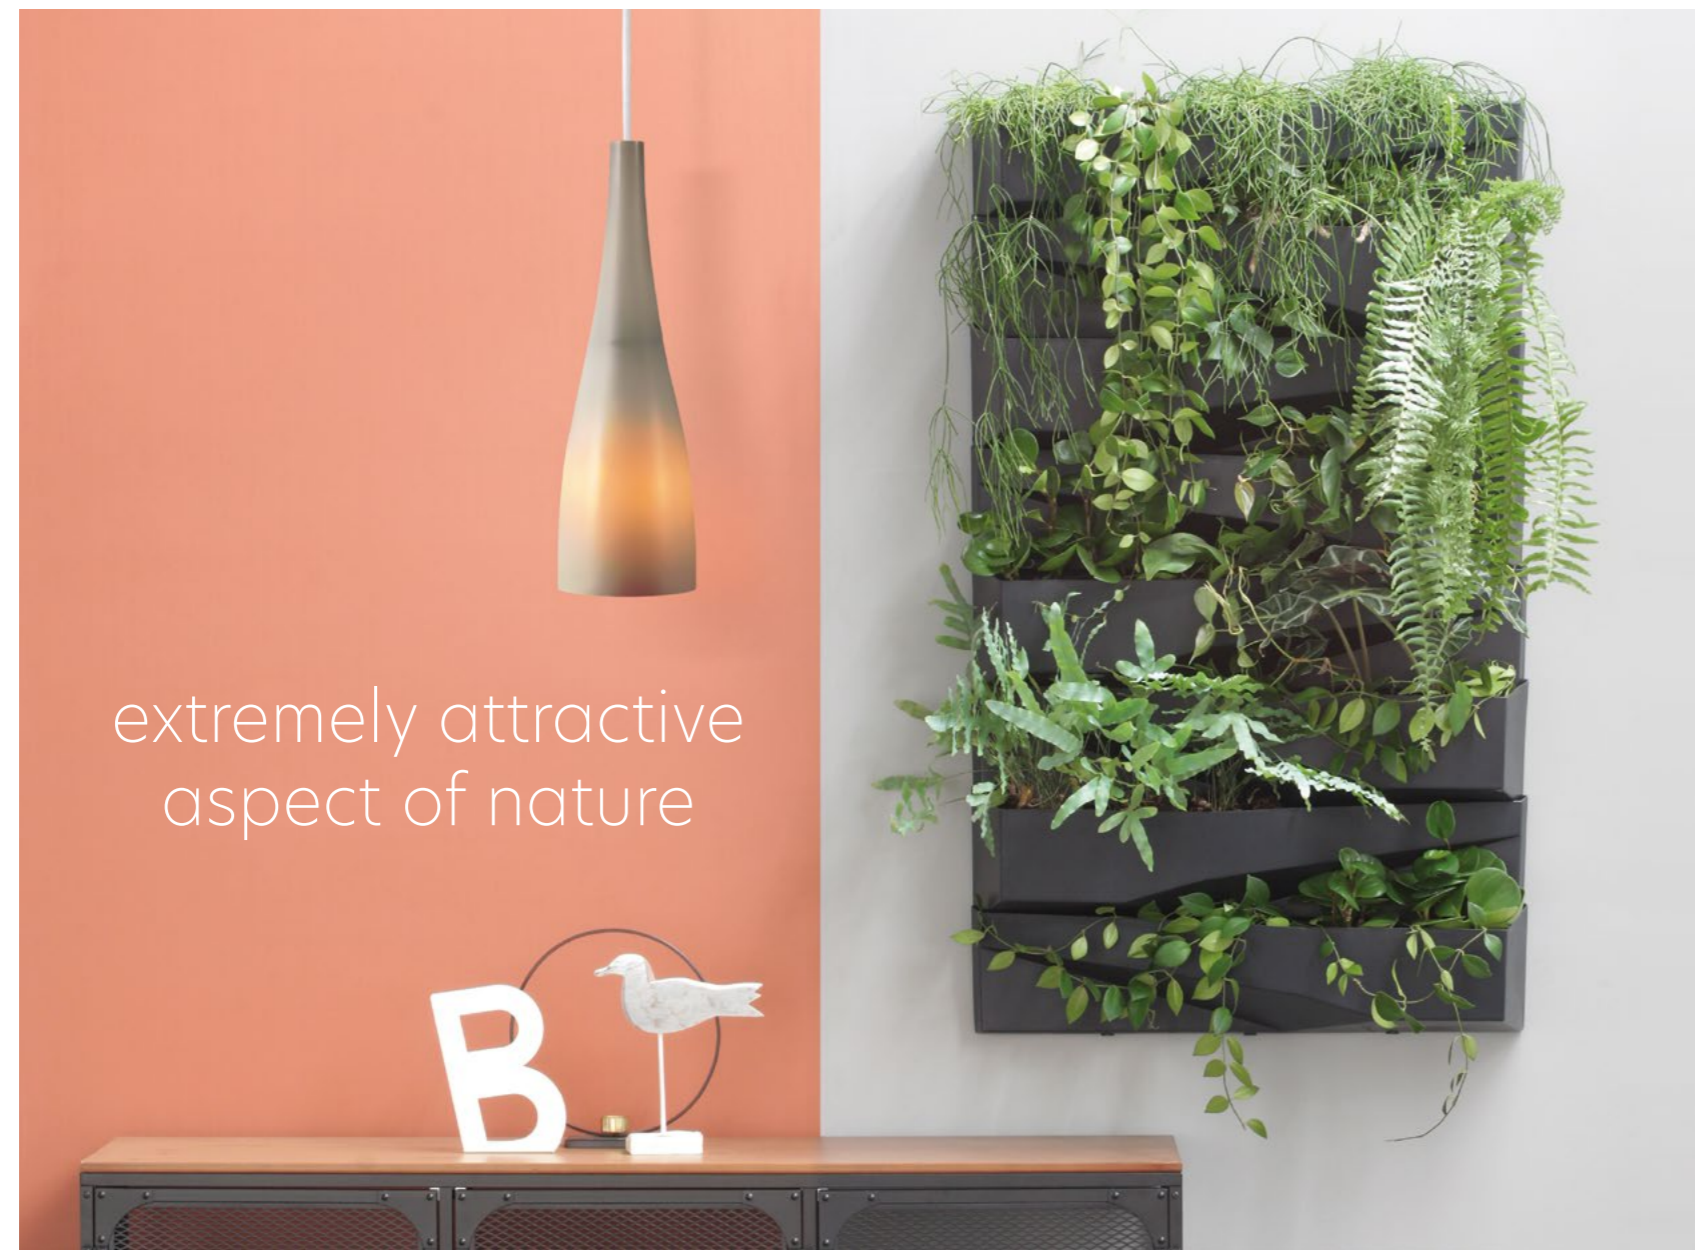

cascade garden

extremely attractive
aspect of nature

Prosperplast®

vertical garden

wall mountable

A modern system of vertical gardens brings an extremely attractive aspect of nature into the interior and the surroundings, creating contact with nature without leaving your home and improving indoor air quality. Thanks to the flow-through irrigation system, the plants are evenly supplied with water. Its excess is discharged to the saucer.