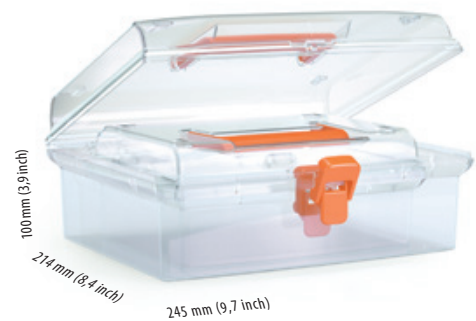

NUFS23L

		NUFS23L
	R395 / S429	5905197093550
	S411 / S429	5905197260273
	mm	245 x 214 x 100
	inch	9,7 x 8,4 x 3,9
		24
		288
	mm	1200 x 800 x 1710
		9504

standard set
2 in 1

nuf high

- › high transparent assortment box
- for small parts ‹
- › comfortable handle ‹
- › plastic tray inside ‹