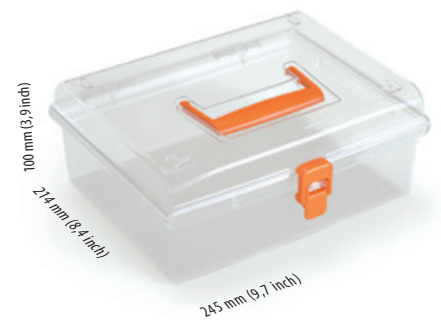

nuf low

- › transparent assortment box
- for small parts ‹
- › comfortable handle ‹

NUF1L

	NUF1L
	R395 / S429 5905197093475
	S411 / S429 5905197234762
	mm 148 x 135 x 70
	inch 5,8 x 5,3 x 2,8
	96
	1152
	mm 1200 x 800 x 1830
	38016

NUF2L

	NUF2L
	R395 / S429 5905197093499
	S411 / S429 5905197260075
	mm 195 x 174 x 85
	inch 7,7 x 6,9 x 3,4
	40
	480
	mm 1200 x 800 x 1710
	15840

NUF3L

	NUF3L
	R395 / S429 5905197093512
	S411 / S429 5905197260150
	mm 245 x 214 x 100
	inch 9,7 x 8,4 x 3,9
	24
	288
	mm 1200 x 800 x 1710
	9504