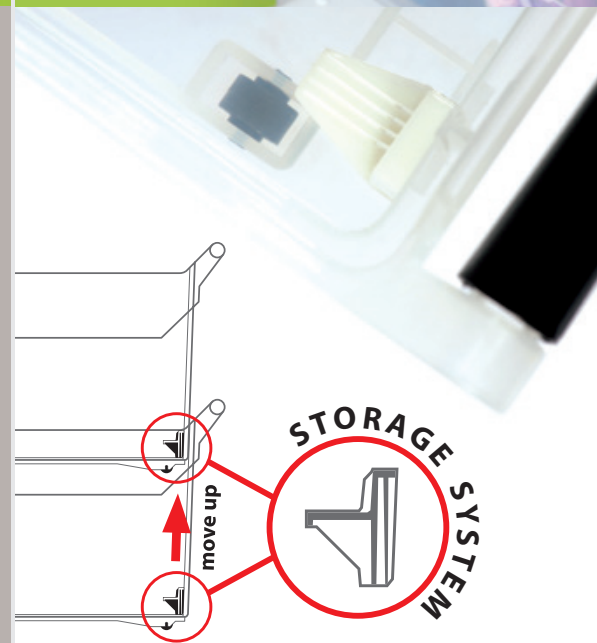

NUK6H

	NUK6H
	S411 / S429 5905197261911
	mm 578 x 379 x 379 inch 23,0 x 15,0 x 15,0
	vol. total L ~49,0
	3
	108
	mm 1200 x 800 x 1900
	3564