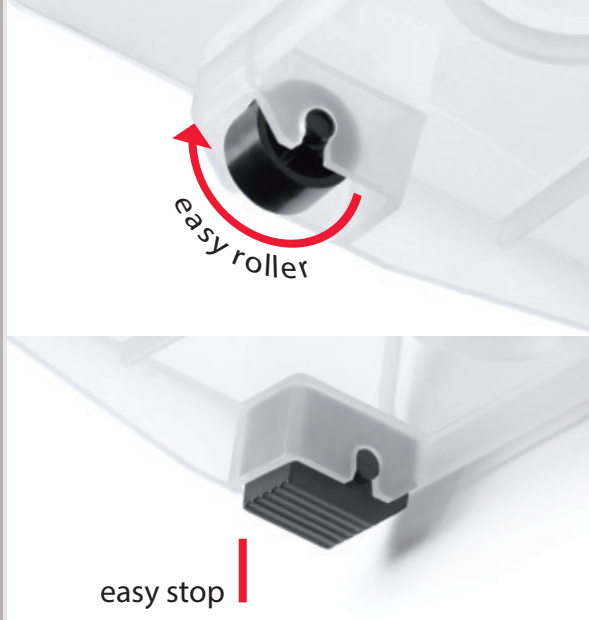

NUK4L

	NUK4L
	S411 / S429 5905197981802
	mm 480 x 177 x 256 inch 19,0 x 7,0 x 10,0
	vol. total L ~17,0
	3
	270
	mm 1200 x 800 x 1900
	8910