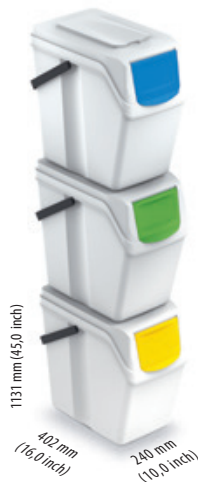

sortibox

- › easy sorting of household waste ‹
- › modular construction ‹
- › perfect organiser ‹
- › stackable 3 or 4 pcs ‹

New

ISWB20S3

	ISWB20S3
S449	5905197278537
405U	5905197278544
S433	5905197278599
	mm 395 x 232 x 460 inch 15,5 x 9,0 x 18,0
	3 x 20 L
	SET of 3 waste bins
	37
	mm 1200 x 800 x 1920
	1221

standard set

4 waste bins 4 x 20 L

20L

sortibox

- › easy sorting of household waste ‹
- › modular construction ‹
- › perfect organiser ‹
- › stackable 3 or 4 pcs ‹

New

ISWB25

	ISWB25
	S449 5905197278728
	405U 5905197278735
	S433 5905197278742
	mm 402 x 240 x 377 inch 16,0 x 10,0 x 15,0
	25,0
	4
	120
	mm 1200 x 800 x 1860
	3960

ISWB25S3

	ISWB25S3
	S449 5905197278766
	405U 5905197278759
	S433 5905197278773
	mm 402 x 240 x 505 inch 16,0 x 10,0 x 20,0
	3 x 25 L
	SET of 3 waste bins
	34
	mm 1200 x 800 x 1900
	1122

standard set
3 waste bins 3 x 25 L

ISWB25S4

	ISWB25S4
	S449 5905197278575
	405U 5905197278551
	S433 5905197278568
	mm 402 x 240 x 570 inch 16,0 x 10,0 x 23,0
	4 x 25 L
	SET of 4 waste bins
	30
	mm 1200 x 800 x 1860
	990

standard set
4 waste bins 4 x 25 L