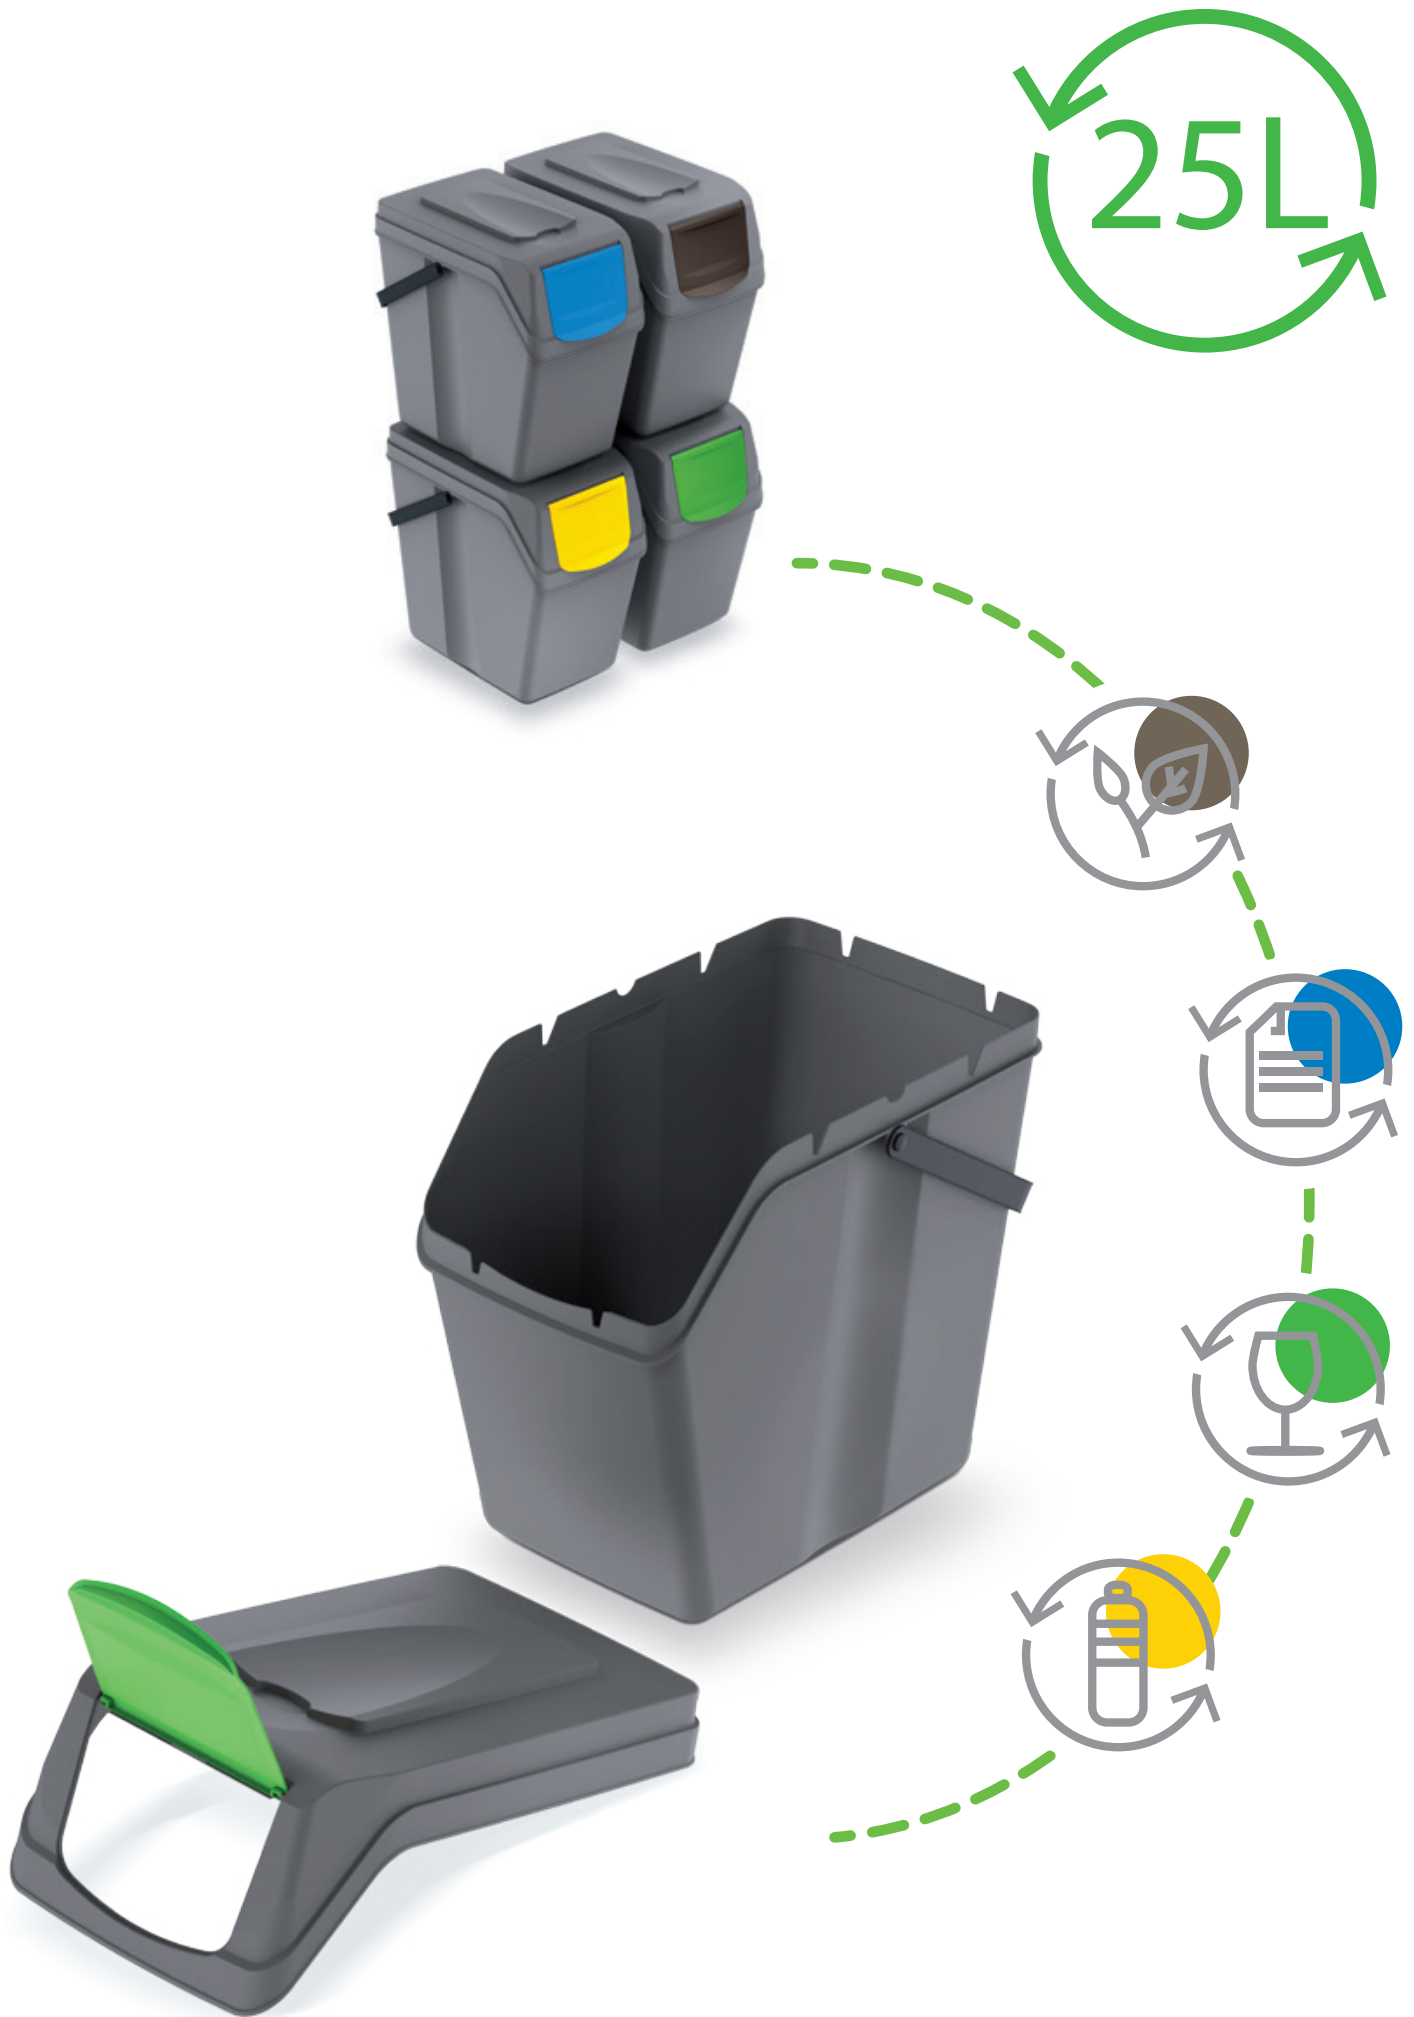

sortibox

- › easy sorting of household waste ‹
- › modular construction ‹
- › perfect organiser ‹
- › stackable 3 or 4 pcs ‹

New

ISWB20S3

	ISWB20S3
S449	5905197278537
405U	5905197278544
S433	5905197278599
	mm 395 x 232 x 460 inch 15,5 x 9,0 x 18,0
	3 x 20 L
	SET of 3 waste bins
	37
	mm 1200 x 800 x 1920
	1221

standard set

4 waste bins 4 x 20 L

20L

sortibox

- › easy sorting of household waste ‹
- › modular construction ‹
- › perfect organiser ‹
- › stackable 3 or 4 pcs ‹

New

ISWB25

	ISWB25
	S449 5905197278728
	405U 5905197278735
	S433 5905197278742
	mm 402 x 240 x 377 inch 16,0 x 10,0 x 15,0
	25,0
	4
	120
	mm 1200 x 800 x 1860
	3960

sortibox

- > easy sorting of household waste <
- > modular construction <
- > perfect organiser <
- > stackable 3 or 4 pcs <

IKWB25S3

	IKWB25S3
	S449 5905197985732
	405U 5905197985749
	S433 5905197985756
	mm 392 x 293 x 456 inch 15,5 x 11,5 x 18,0
	3 x 25 L
	SET of 3 waste bins
	30
	mm 1200 x 800 x 1920
	990