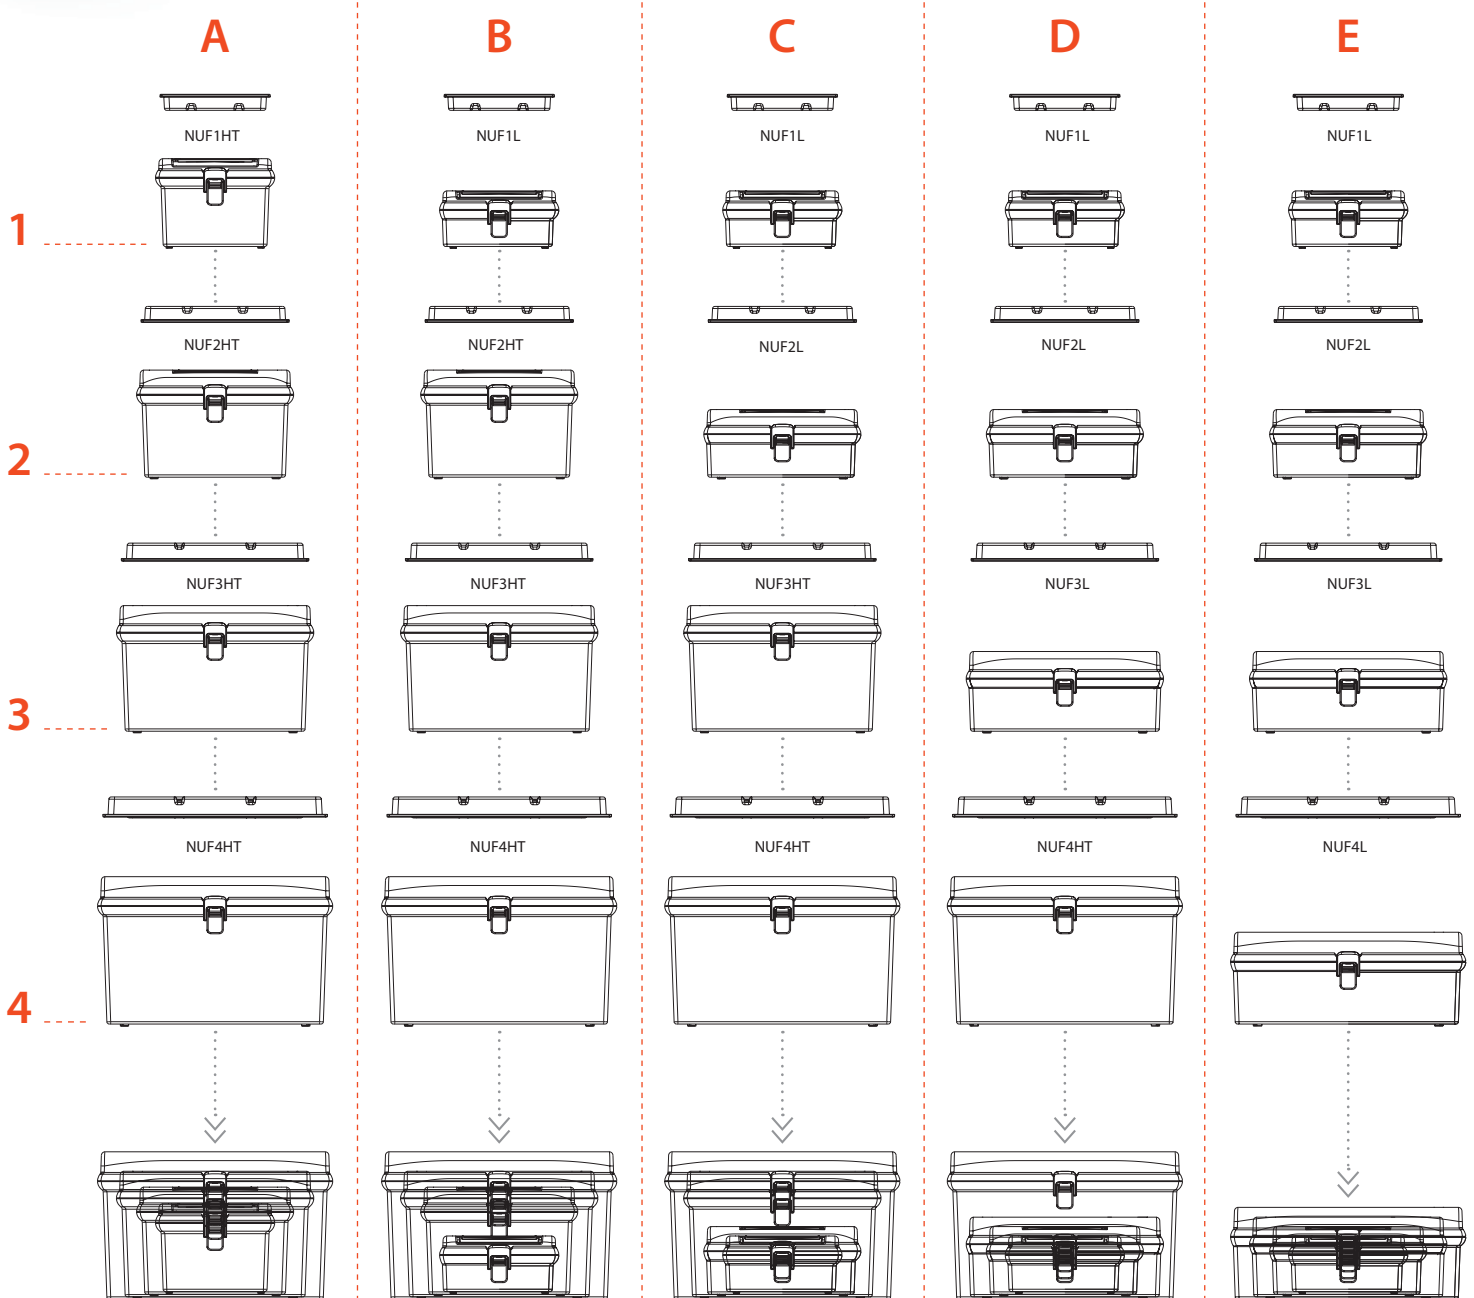

NUFS23HT

	NUFS23HT
	R395 / S429 5905197093543
	S411 / S429 5905197260242
	mm 245 x 214 x 158 inch 9,7 x 8,4 x 6,2
	18
	162
	mm 1200 x 800 x 1590
	5346

standard set
2 in 1

create Your
own SET from:

ASK FOR MOQ
OF TRANSPARENT
OR SOLID COLOUR MIX