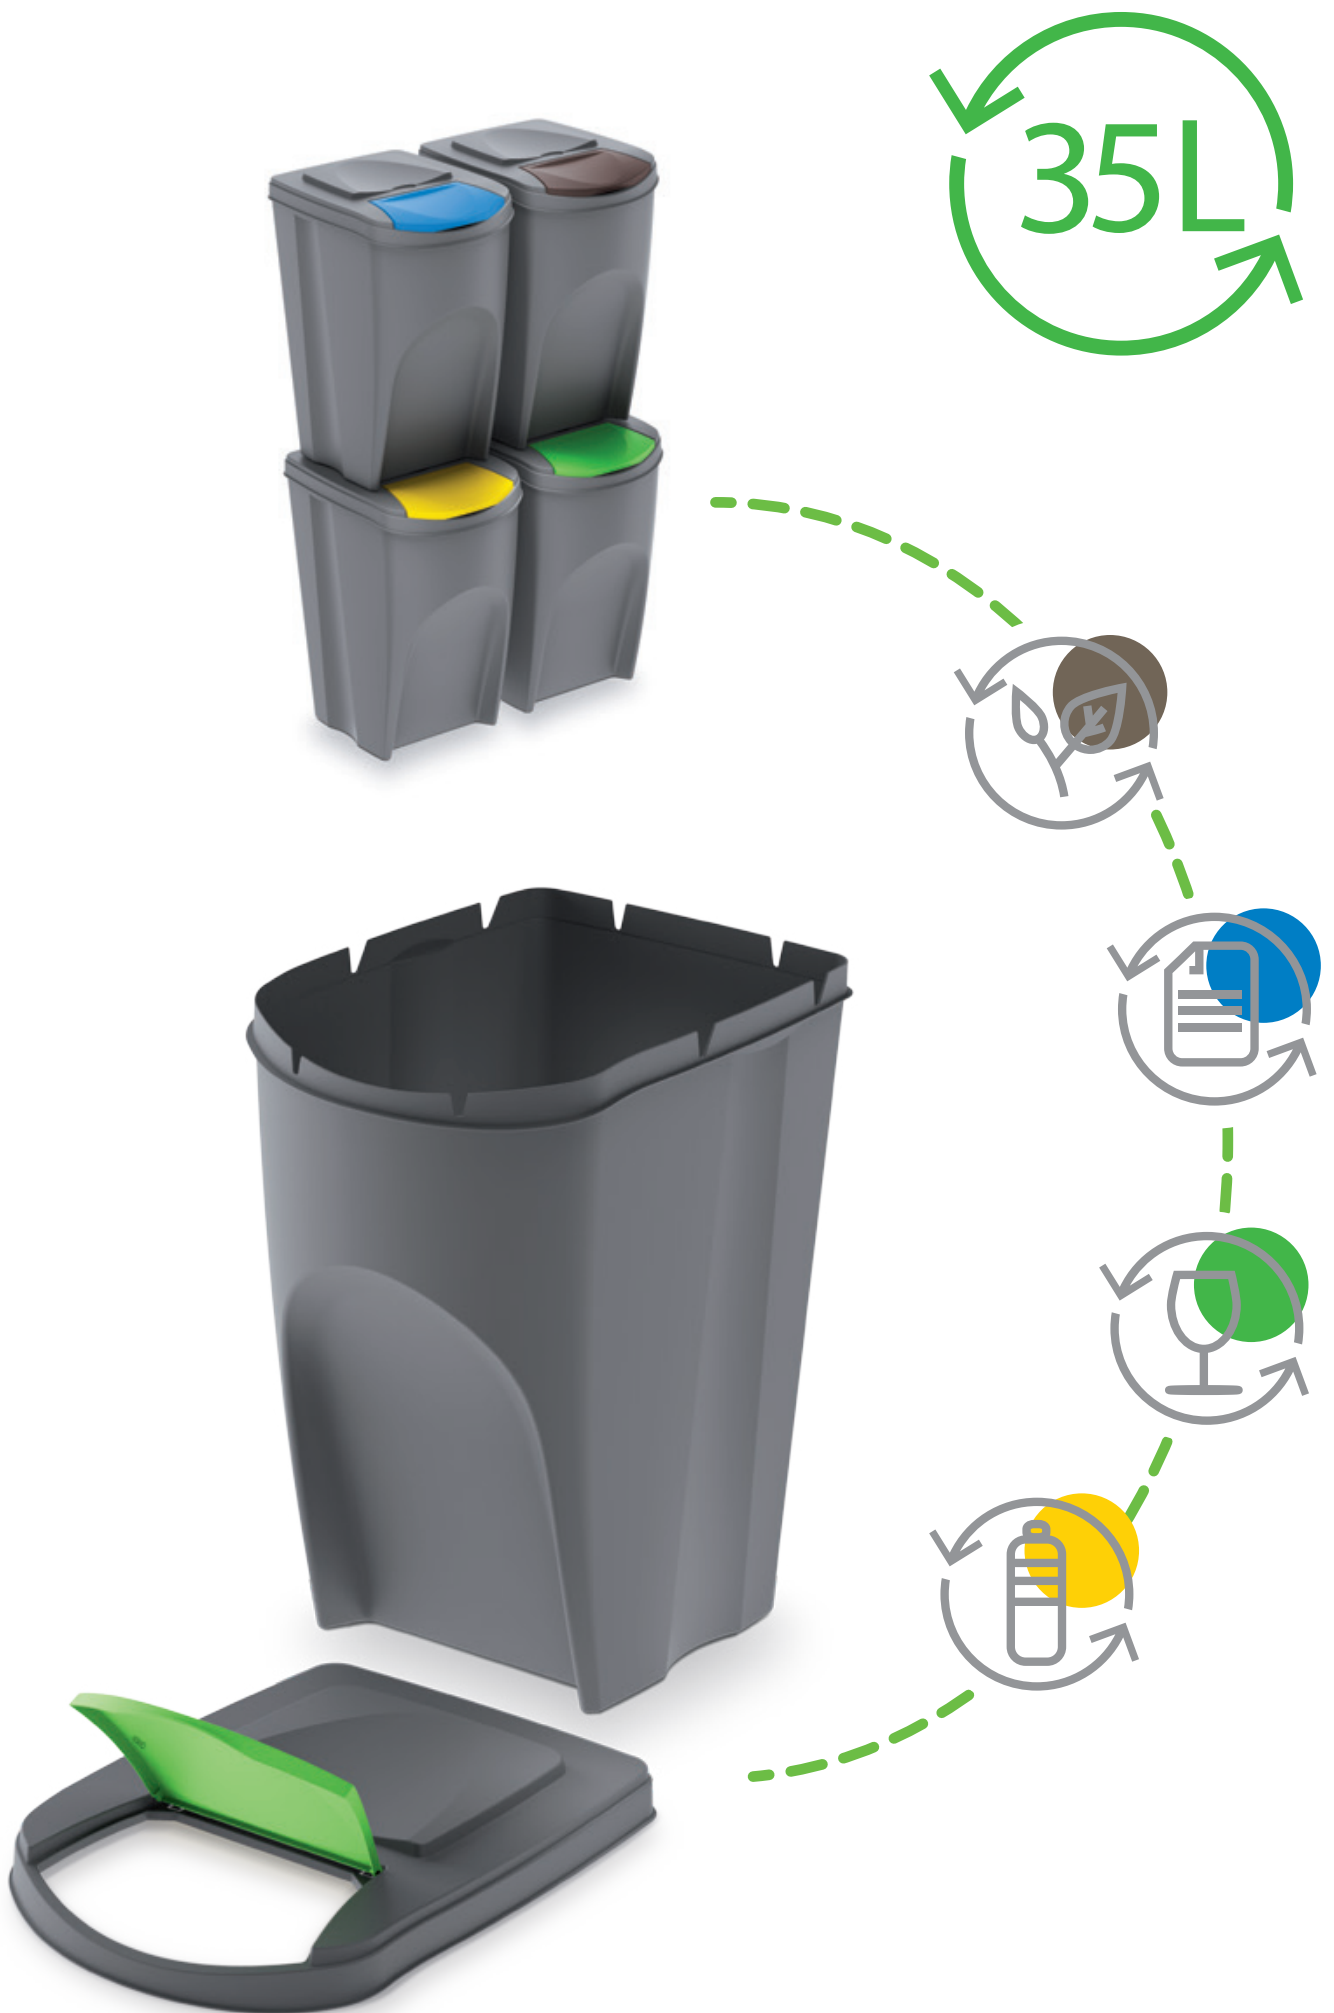

standard set

4 waste bins 4 x 25 L

25L

sortibox

- › easy sorting of household waste ‹
- › modular construction ‹
- › perfect organiser ‹
- › stackable 3 or 4 pcs ‹

New

IKWB35S3

	IKWB35S3
S449	5905197278469
405U	5905197278445
S433	5905197278452
	mm 392 x 293 x 620 inch 15,5 x 11,5 x 25,0
	3 x 35 L
	SET of 3 waste bins
	20
	mm 1200 x 800 x 1760
	660

standard set

3 waste bins 3 x 35 L

IKWB35S4

	IKWB35S4
S449	5905197278476
405U	5905197278483
S433	5905197278490
	mm 392 x 293 x 680 inch 15,5 x 11,5 x 27,0
	4 x 35 L
	SET of 4 waste bins
	20
	mm 1200 x 800 x 1900
	660

standard set

4 waste bins 4 x 35 L

sortibox

- › easy sorting of household waste ‹
- › modular construction ‹
- › perfect organiser ‹

New

IKWBMS4

	IKWBMS4
S449	5905197278513
405U	5905197278520
S433	5905197278582
	mm 392 x 293 x 670 inch 15,5 x 11,5 x 26,5
	2 x 25 L, 2 x 35 L
	SET of 4 waste bins
	20
	mm 1200 x 800 x 1870
	660