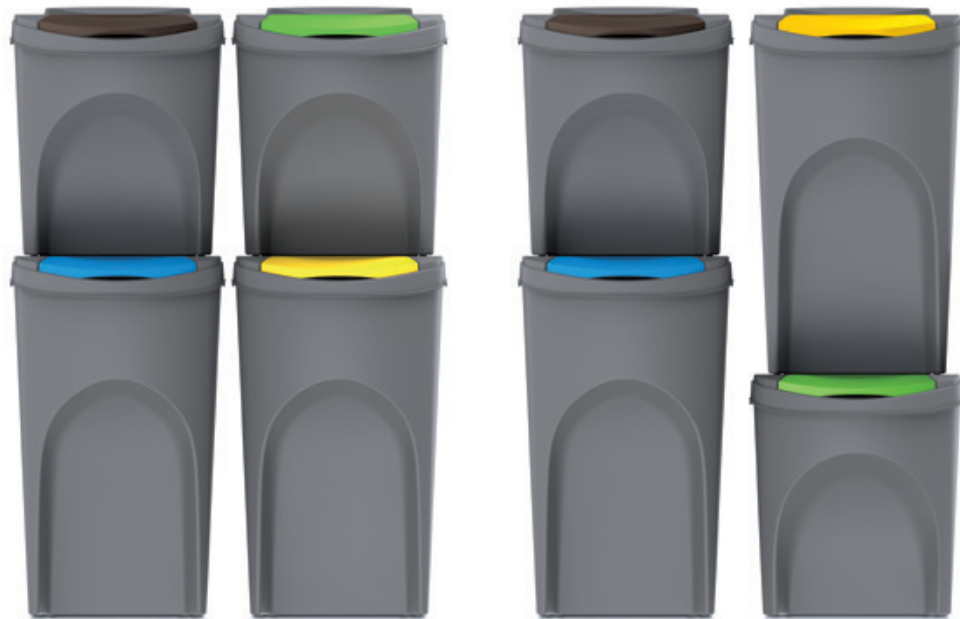

2 waste bins 2 x 25 L
2 waste bins 2 x 35 L

990 mm (39.0 inch)

670 mm (26.5 inch)

392 mm
(15.5 inch)

586 mm
(23.0 inch)

1660 mm (65.5 inch)

2 x 35L

2 x 25L

830 mm (33.0 inch)

household

spacyshoe

spacyshoe

- › perfect shoe organisers ‹
- › double storage 2in1 ‹
- › save up to 50% space on shelves ‹
 - › anti-slip surface ‹
 - › hole for easy removal ‹
- › suggested shoe size: 30-38 and 38-45 ‹