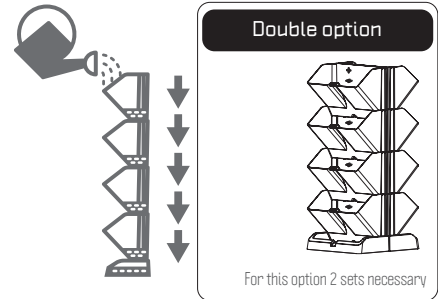

New

Mini Cascade

Packaging size
195x145x290

Prosperplast®

S449

S433

	mm	mm	mm	pcs	pcs	pcs	h
I01W200	195	114	475	4 x 1,0	-	1	192

scissors included
saucer included

New colour

Limes dublo

S449

426U

422U

	mm	mm	mm	pcs	pcs	pcs	h
DLD250	250	120	120	2,3	-	10	900

scissors included

New colour

Limes uno

S449

426U

422U

	mm	mm	mm	pcs	pcs	pcs	h
DLU130	130	140	1,3	-	10	960	~1,95 m
DLU150	150	160	1,9	-	10	800	~1,82 m

scissors included

New colour

Twins cube

S449

426U

422U

	mm	mm	mm	pcs	pcs	pcs	h
DTC245	244	110	120	2,5	-	10	720

scissors included