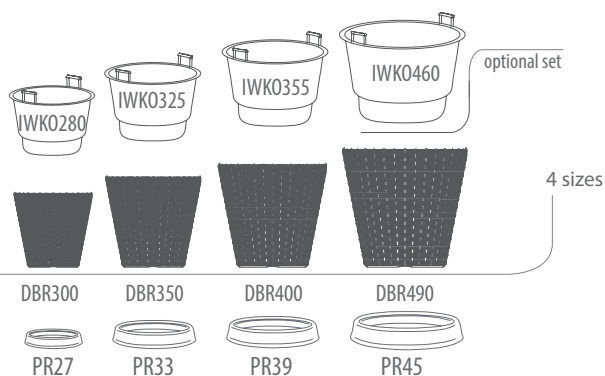

*seperate packing of flowerpots and seperate of inserts

Rocka

	□	∅	↑	📄	📦	📦	📦	📦
	mm	mm	mm	pcs	pcs	pcs	h	
DBROC300	293	277	12,0	5	-	220	~1,90 m	
DBROC350	345	321	19,0	5	-	90	~1,90 m	
DBROC400	391	370	27,0	3	-	72	~1,90 m	

optional set

new version with comfortable handle

see page 67

Rato

	 mm	 mm	 pcs	 pcs	 pcs	 h
DBR300	298	278	12	5	165	~1,65 m
DBR350	348	324	19	5	75	~1,78 m
DBR400	388	370	26	3	54	~1,70 m
DBR490	478	442	52	2	30	~1,90 m

S433

option self-watering system p. 117-123

optional set

new version with comfortable handle

see page 67

Matuba

	 mm	 mm	 pcs	 pcs	 pcs	 h
DBMA300	298	278	12	5	220	~1,90 m
DBMA350	348	324	19	5	60	~1,65 m
DBMA400	388	370	26	3	72	~1,90 m
DBMA490	478	442	52	2	24	~1,90 m
DBMA600	600	591	120	2	12	~1,90 m