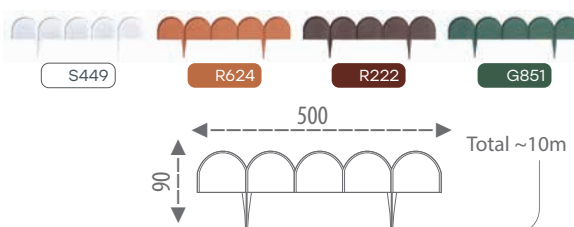

Garden Line

	mm	mm	pcs	pcs	pcs	h
IKRA	10000	90	-	1kpl	70	~1,93 m

20 pcs
Packaging size
511x174x215

Total ~10m