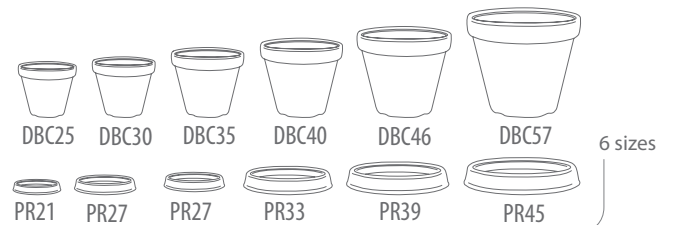

Classic

	Ø	h	V	pcs	grid	h
DBC25	255	240	6,0	5	360	~1,90 m
DBC30	300	260	10,0	5	200	~1,85 m
DBC35	350	300	16,0	5	150	~1,80 m
DBC40	400	340	23,0	5	150	~1,95 m
DBC46	450	390	36,0	5	60	~1,90 m
DBC57	580	470	67,0	5	30	~1,90 m

Classic Tower

	Ø	h	V	pcs	grid	h
DPC30*	300	500	8,0/20,0	5	165	~1,95 m
DPC40*	400	630	18,0/42,0	5	60	~1,65 m
DPC48*	480	790	40,0/86,0	3	27	~1,94 m

*separate packing of flowerpots and separate of inserts

new version with comfortable handle