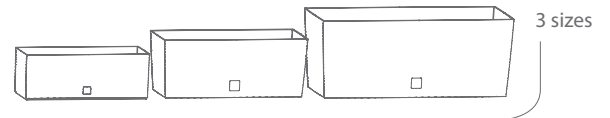

Rato Case

	mm	mm	mm	mm	pcs	pcs	pcs	h
DRTC500	514	192	186	17,0	-	6	72	~1,70 m
DRTC600	600	250	240	30,0	3	-	90	~1,73 m
DRTC800	800	330	320	72,0	3	-	36	~1,75 m

Rattan case in 800 size has three spacers across