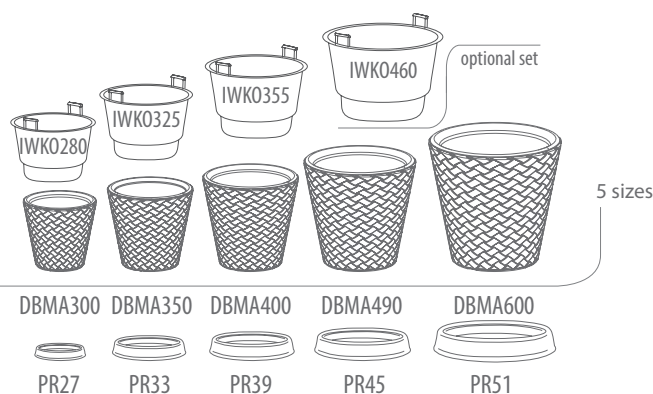

optional set

new version with comfortable handle

see page 67

Rato

	 mm	 mm	 pcs	 pcs	 pcs	 h
DBR300	298	278	12	5	165	~1,65 m
DBR350	348	324	19	5	75	~1,78 m
DBR400	388	370	26	3	54	~1,70 m
DBR490	478	442	52	2	30	~1,90 m

S433

option self-watering system p. 117-123

optional set

new version with comfortable handle

see page 67

Matuba

	 mm	 mm	 pcs	 pcs	 pcs	 h
DBMA300	298	278	12	5	220	~1,90 m
DBMA350	348	324	19	5	60	~1,65 m
DBMA400	388	370	26	3	72	~1,90 m
DBMA490	478	442	52	2	24	~1,90 m
DBMA600	600	591	120	2	12	~1,90 m

S449

S433

option self-watering system p. 117-123

2in1
standard set

new version with comfortable handle

Matuba

	mm	mm	pcs	pcs	h
DBMT300	300	350	8,0/14,0	5	110 ~1,70 m
DBMT400	400	480	18,0/34,0	3	54 ~1,90 m

option
self-watering system p. 117-123

2in1
standard set

new version with comfortable handle

Matuba Slim

	mm	mm	pcs	pcs	h
DPMT300	300	550	8,0/23,0	3	66 ~1,85 m
DPMT400*	400	780	18,0/57,0	1	24 ~1,85 m

*seperate packing of flowerpots and seperate of inserts