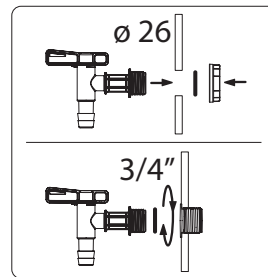

NEW

Cantap

ITAP2 150 40 160 1 40 4480 ~1,76 m

Accessories for Rainwater Tank Collection