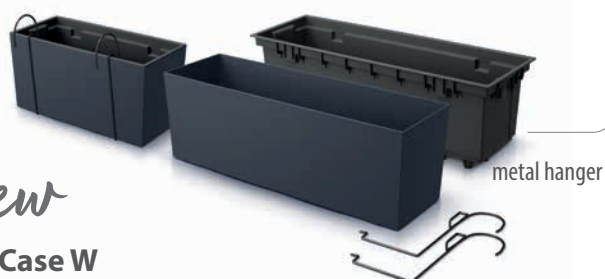

mm	mm	mm	pcs	pcs	pcs	h
DUC400	395	185	195	-	5	15	150 ~1,85m
DUC600	580	180	195	-	5	10	100 ~1,85 m

3in1
standard set

New

Urbi Case W