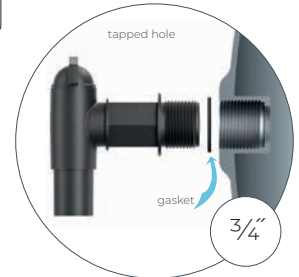

NEW

Gutter Filter 1

IFILW1 - - - - - ~m

Gutter Filter

Cantap

ITAP1 150 40 160 1 40 4480 ~1,76 m

Accessories for Rainwater Tank Collection

NEW

Cantap

ITAP2 150 40 160 1 40 4480 ~1,76 m

Accessories for Rainwater Tank Collection