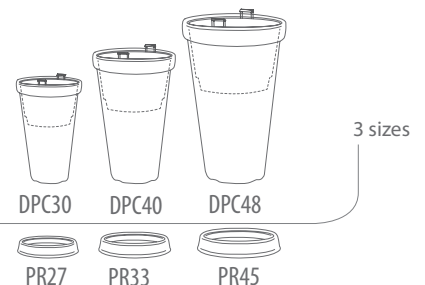

R736

Classic

	Ø	h	V	pcs	grid	h
DBC25	255	240	6,0	5	360	~1,90 m
DBC30	300	260	10,0	5	200	~1,85 m
DBC35	350	300	16,0	5	150	~1,80 m
DBC40	400	340	23,0	5	150	~1,95 m
DBC46	450	390	36,0	5	60	~1,90 m
DBC57	580	470	67,0	5	30	~1,90 m

Classic Tower

	Ø	h	V	pcs	grid	h
DPC30*	300	500	8,0/20,0	5	165	~1,95 m
DPC40*	400	630	18,0/42,0	5	60	~1,65 m
DPC48*	480	790	40,0/86,0	3	27	~1,94 m

*separate packing of flowerpots and separate of inserts

new version with comfortable handle