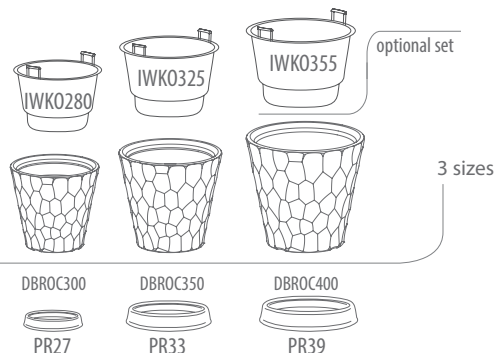

Sand

	□	∅	↑	📄	📦	📦	📦	📦
	mm	mm	mm	pcs	pcs	pcs	h	
DBSA300	295	330	8,0/13,0	5	-	165	~1,90 m	
DBSA350	345	385	11,0/21,0	5	-	70	~1,70 m	
DBSA400	388	436	18,0/37,0	5	-	60	~1,82 m	

Sand Slim

	□	∅	↑	📄	📦	📦	📦	📦
	mm	mm	mm	pcs	pcs	pcs	h	
DPSA300	296	520	8,0/22,0	3	-	72	~1,90 m	
DPSA350	349	619	11,0/37,0	3	-	36	~1,85 m	
DPSA400*	390	750	18,0/45,0	1	-	30	~1,83 m	

*seperate packing of flowerpots and seperate of inserts

Rocka

	□	∅	↑	📄	📦	📦	📦	📦
	mm	mm	mm	pcs	pcs	pcs	h	
DBROC300	293	277	12,0	5	-	220	~1,90 m	
DBROC350	345	321	19,0	5	-	90	~1,90 m	
DBROC400	391	370	27,0	3	-	72	~1,90 m