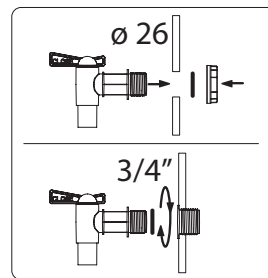

NEW

Gutter Filter 1

IFILW1 - - - - - ~m

Gutter Filter

Cantap

ITAP1 150 40 160 1 40 4480 ~1,76 m

Accessories for Rainwater Tank Collection

NEW

Cantap

ITAP2 150 40 160 1 40 4480 ~1,76 m

Accessories for Rainwater Tank Collection