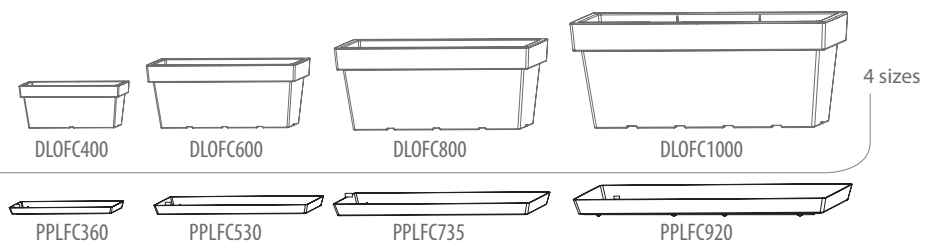

DLOFC400

DLOFC600

DLOFC800

DLOFC1000

4 sizes

PPLFC360

PPLFC535

PPLFC735

PPLFC920