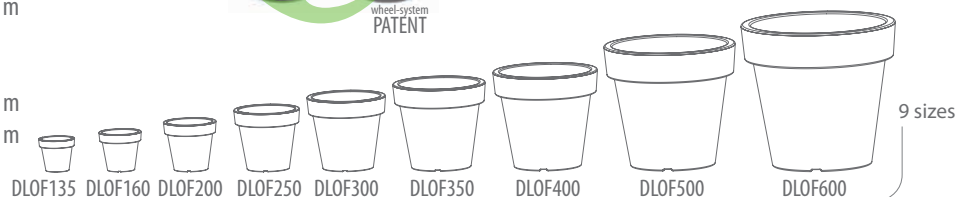

solid construction with 4 independent rotating systems of rollers

3 supporting wheels inside roller system

wheel-system PATENT