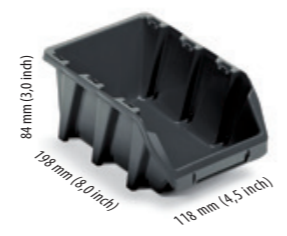

NPNL4

	NPNL4
	R444 5905197985954
	S411 5905197985961
	mm 120 x 77 x 60 inch 5,0 x 3,0 x 2,0
	24
	480
	8640
	mm 1200 x 800 x 1700
	285120

NPNL6

	NPNL6
	R444 5905197985985
	S411 5905197985978
	mm 160 x 98 x 70 inch 6,5 x 4,0 x 3,0
	24
	288
	5184
	mm 1200 x 800 x 1700
	171072

NPNL8

	NPNL8
	R444 5905197985992
	S411 5905197986005
	mm 198 x 118 x 84 inch 8,0 x 4,5 x 3,0
	16
	224
	2688
	mm 1200 x 800 x 1830
	88704

NPNL10

	NPNL10
	R444 5905197985916
	S411 5905197985923
	mm 249 x 158 x 114 inch 10,0 x 6,0 x 4,5
	12
	84
	1008
	mm 1200 x 800 x 1700
	33264

NPNL12

	NPNL12
	R444 5905197985930
	S411 5905197985947
	mm 295 x 198 x 133 inch 11,5 x 8,0 x 5,0
	14
	1008
	1200 x 800 x 1930
	33264