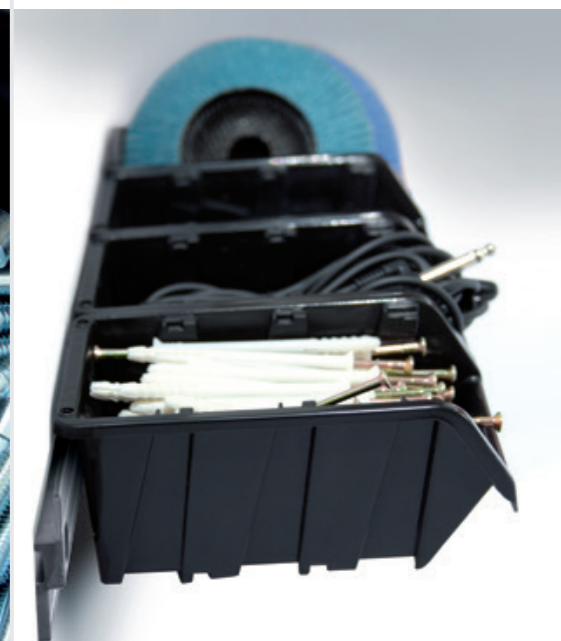

NPST16

	R444 / S411	NPST16
		5905197261058
	mm	580 x 235 x 130
	inch	22,5 x 9,0 x 5,5
		78
	mm	1200 x 800 x ~1850
		2574

standard set
16 bins + 5 HangingBar