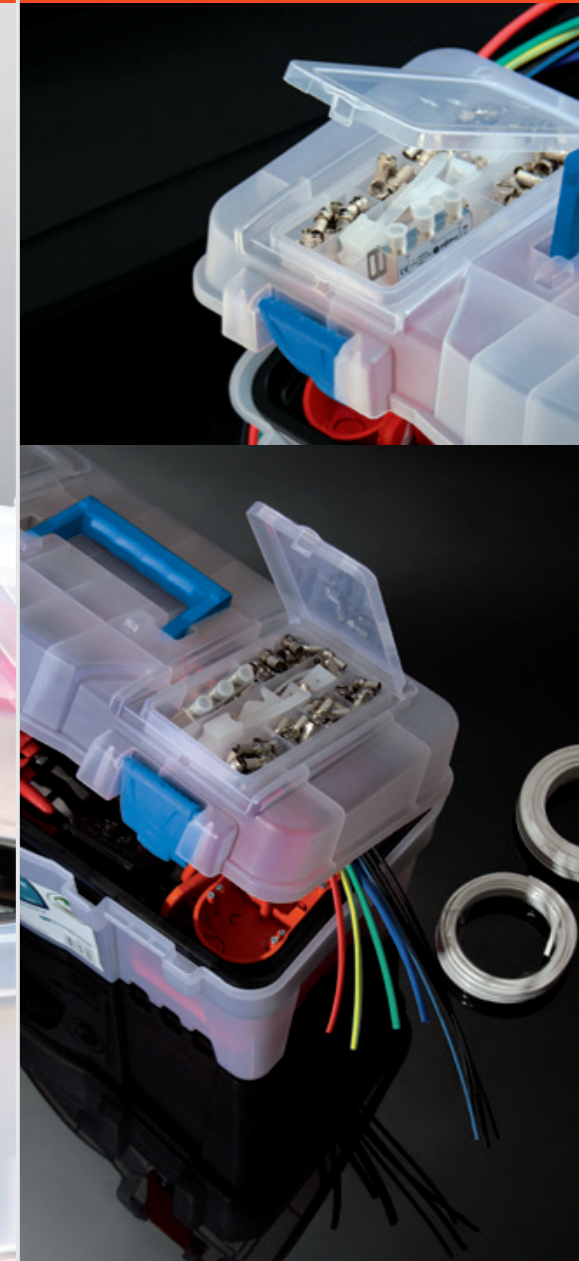

setbox

- › plastic handle & latches ‹
- › plastic tray inside ‹
- › transparent organisers set in the lid ‹
- › loop for a lock ‹

NBX1218

	NBX1218	
	B333 / S411	5905197935379
	mm	458 x 257 x 227
	inch	18,0 x 10,0 x 9,0
	kg	6,0 + 11,5
	mm	290 x 132 x 35
	inch	11,4 x 5,2 x 1,4
	mm	446 x 230 x 48
	inch	17,5 x 9,0 x 1,9
		60
	mm	1200 x 800 x 1950
		1980