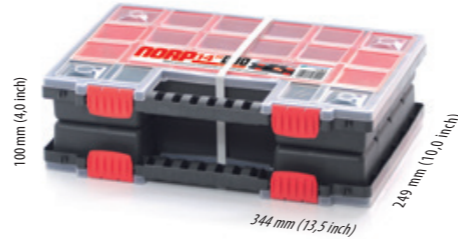

NORP16DUO

	NORP16DUO
	S411 / R444 5905197261027
	mm 399 x 303 x 100
	inch 15,5 x 12,0 x 4,0
	5
	120
	mm 1200 x 800 x 1750
	3960