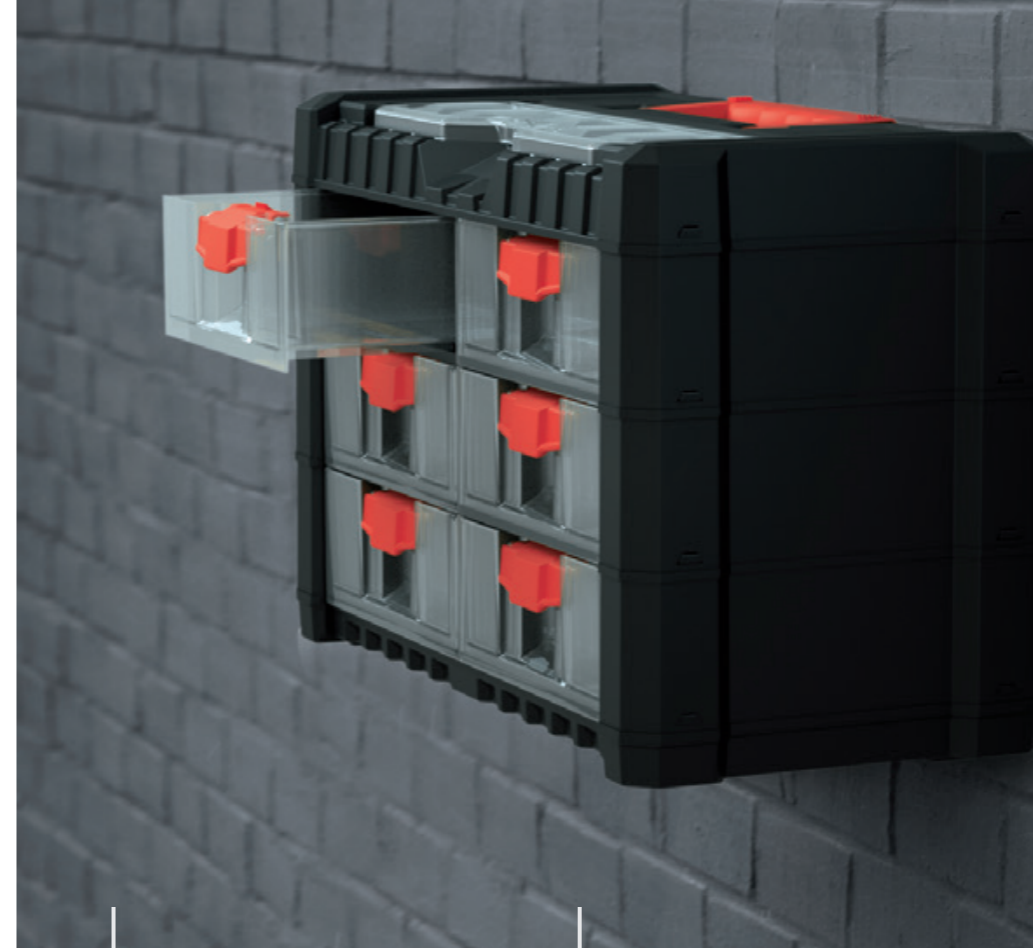

multicase cargo

- > wall fixing possibility & stackable <
- > transparent drawers <
- > different sizes <