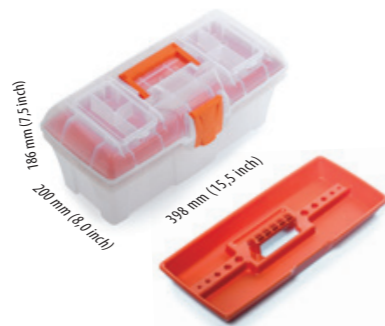

SO collection

SPECIAL ORDER

N12ICE	
	N12ICE
	S429 / R395 5905197936017
	mm 300 x 167 x 150 inch 12,0 x 6,5 x 6,0
	~6,0 kg
	mm 290 x 132 x 35 inch 11,4 x 5,2 x 1,4
	240
	mm 1200 x 800 x 1930
	7920

N15ICE	
	N15ICE
	S429 / R395 5905197936024
	mm 398 x 200 x 186 inch 15,5 x 8,0 x 7,5
	~8,5 kg
	mm 386 x 170 x 38 inch 15,2 x 6,7 x 1,5
	108
	mm 1200 x 800 x 1810
	3564

N18ICE	
	N18ICE
	S429 / R395 5905197936031
	mm 458 x 257 x 227 inch 18,0 x 10,0 x 9,0
	~11,5 kg
	mm 446 x 230 x 48 inch 17,5 x 9,0 x 1,9
	60
	mm 1200 x 800 x 1950
	1980