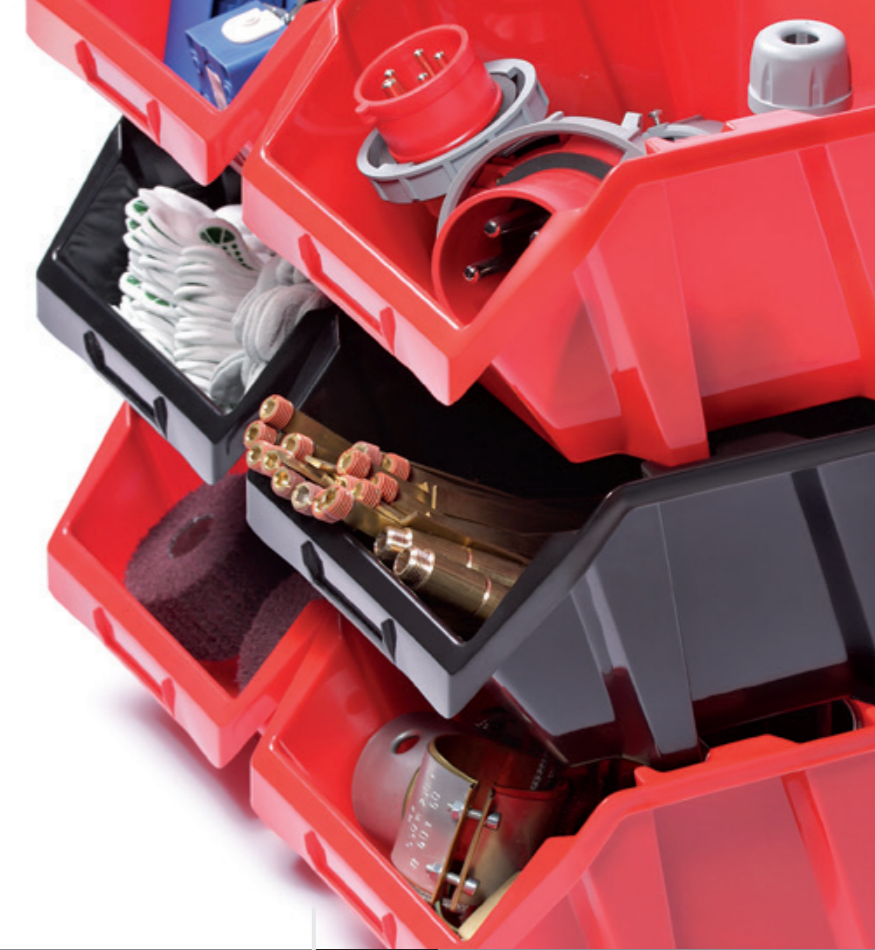

bineer short

- > short storage bins <
- > economic packaging stackable <
- > moulded in card holder <
- > hooks for hanging <
- > edge design to allow vertical stacking <