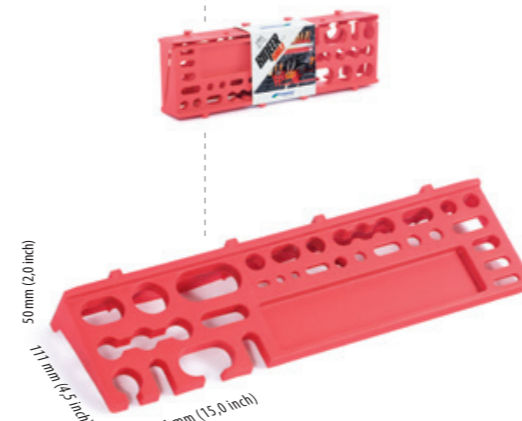

standard set
20 hooks

ITBPWS

	ITBPWS
	5905197234724
	mm 190 x 111 x 55 inch 7,5 x 4,5 x 2,0
	100
	1200
	mm 1200 x 800 x 1830
	39600

standard set
2 shelves

ITBP390S

	ITBP390S
	5905197234717
	mm 384 x 111 x 50 inch 15,0 x 4,5 x 2,0
	8
	576
	mm 1200 x 800 x 1830
	19008

standard set
2 shelves

ITBP580

	ITBP580
	5905197234700
	mm 580 x 158 x 67 inch 23,0 x 6,0 x 3,0
	32
	384
	mm 1200 x 800 x 1830
	12672

standard set
2 shelves

only toolboard-mounting

toolboard & wall-mounting