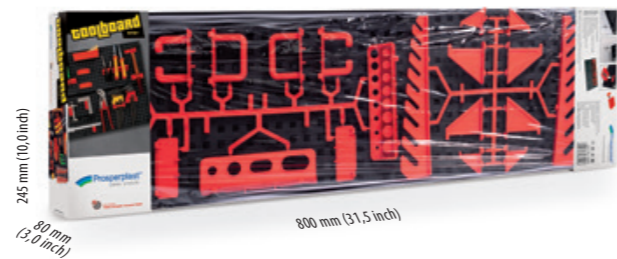

toolboard

> 2 hanging rectangular boards in set <
> hangers for small tools attached <

NTB1

	S411 / R444	NTB1	5905197261072
		mm	800 x 80 x 245
		inch	31,5 x 3,0 x 10,0
			16
			96
		mm	1200 x 800 x ~1900
			3168