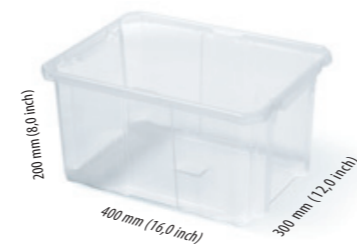

NCC12	
	NCC12
S429	5905197156224
	mm 300 x 200 x 165
	inch 12,0 x 8,0 x 6,5
	6,0
	10
	640
	mm 1200 x 800 x 1950
	21120

NCP12	
	NCP12
S429	5905197156255
	mm 300 x 200 x 20
	inch 12,0 x 8,0 x 1,0
	10
	60
	1440
	mm 1200 x 800 x 1800
	47520

NCC16	
	NCC16
S429	5905197156231
	mm 400 x 300 x 200
	inch 16,0 x 12,0 x 8,0
	16,0
	10
	280
	mm 1200 x 800 x 1950
	9240

NCP16	
	NCP16
S429	5905197156262
	mm 400 x 300 x 30
	inch 16,0 x 12,0 x 1,0
	10/40
	640
	mm 1200 x 800 x 1950
	21120

NCC24	
	NCC24
S429	5905197156248
	mm 600 x 400 x 265
	inch 24,0 x 16,0 x 10,0
	45,0
	5
	360
	mm 1200 x 800 x 1950
	3960

NCP24	
	NCP24
S429	5905197156279
	mm 600 x 400 x 35
	inch 24,0 x 16,0 x 1,5
	5
	360
	mm 1200 x 800 x 1950
	11880