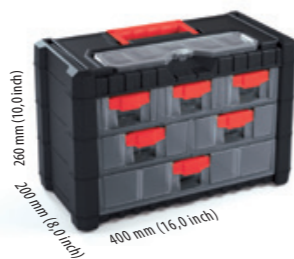

NS301

	S411 / R444	5905197261218	NS301
	mm	400 x 200 x 260	
	inch	16,0 x 8,0 x 10,0	
		81	
	mm	1200 x 800 x ~1910	
		2673	

NS303

	S411 / R444	5905197261225	NS303
	mm	400 x 200 x 260	
	inch	16,0 x 8,0 x 10,0	
		81	
	mm	1200 x 800 x ~1910	
		2673	

NS401

	S411 / R444	5905197261249	NS401
	mm	400 x 200 x 326	
	inch	16,0 x 8,0 x 13,0	
		60	
	mm	1200 x 800 x ~1780	
		1980	

NS501

	S411 / R444	5905197261263	NS501
	mm	400 x 200 x 392	
	inch	16,0 x 8,0 x 15,5	
		54	
	mm	1200 x 800 x ~1920	
		1782