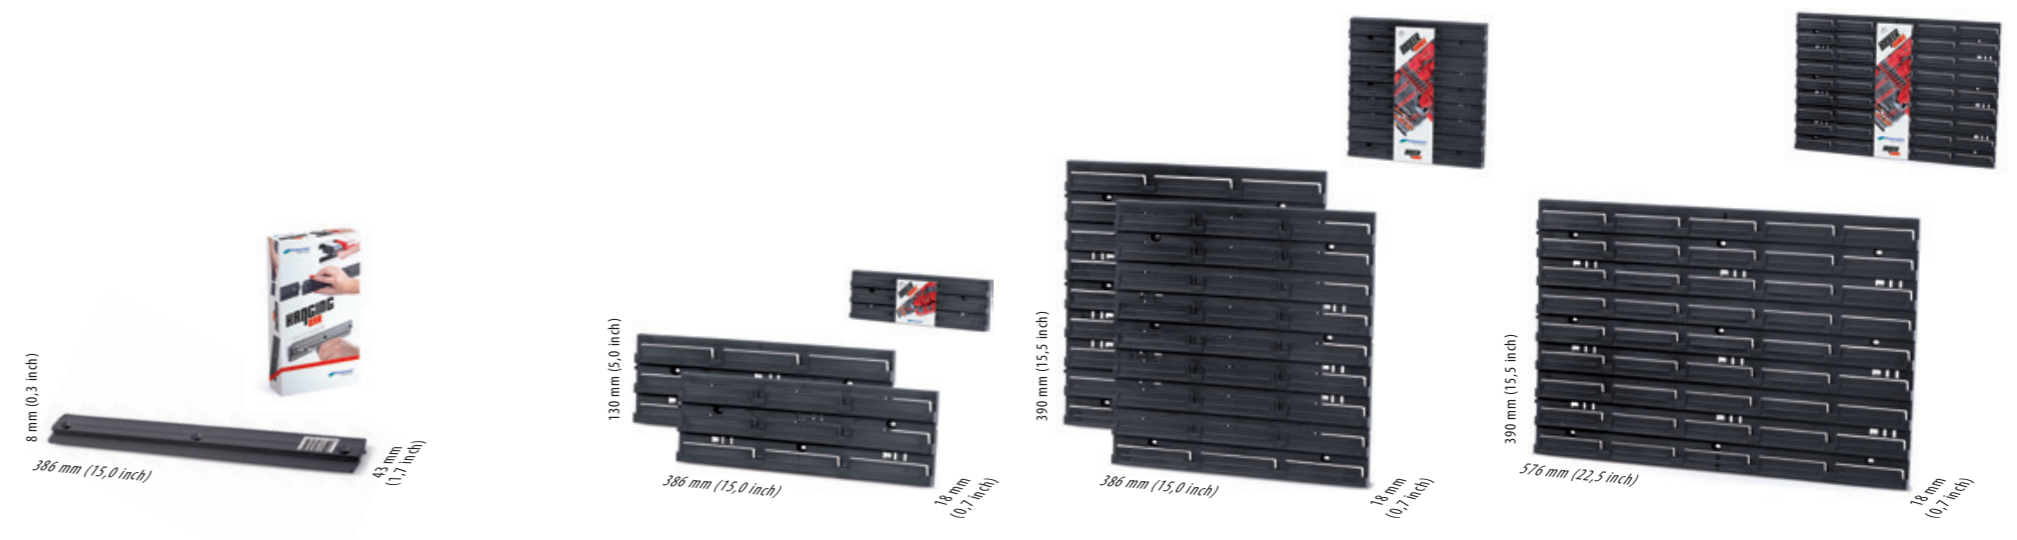

ITBNN600

	ITBNN600
	5905197234694
	576 x 18 x 390
	22,5 x 0,7 x 15,5
	30
	360
	1200 x 800 x 1830
	11880

standard set
2 boards

standard set
2 boards

bineer hooks & shelves

> tool board accessories <
> for Bineer Board series <