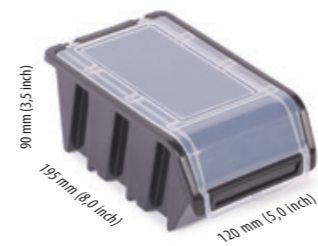

NPKL10

	NPKL10
	R444 / S429 5905197224664
	S411 / S429 5905197224671
	mm 230 x 160 x 120 inch 9,0 x 6,0 x 5,0
	40
	800
	mm 1200 x 800 x 1770
	26400