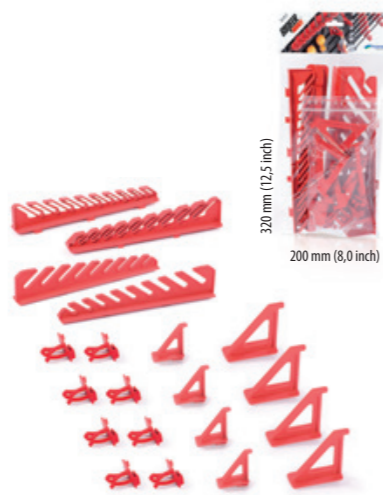

IZW1

	IZW1
	5905197260303
	mm 130 x 220 inch 5,0 x 8,5
	104
	2496
	mm 1200 x 800 x 1870
	82368

standard set
16 hooks

IZW2

	IZW2
	5905197260310
	mm 200 x 320 inch 8,0 x 12,5
	20
	640
	mm 1200 x 800 x 1700
	21120

standard set
20 hooks

ITBPWS

	ITBPWS
	5905197234724
	mm 190 x 111 x 55 inch 7,5 x 4,5 x 2,0
	100
	1200
	mm 1200 x 800 x 1830
	39600

standard set
2 shelves

ITBP390S

	ITBP390S
	5905197234717
	mm 384 x 111 x 50 inch 15,0 x 4,5 x 2,0
	8
	576
	mm 1200 x 800 x 1830
	19008

standard set
2 shelves

ITBP580

	ITBP580
	5905197234700
	mm 580 x 158 x 67 inch 23,0 x 6,0 x 3,0
	32
	384
	mm 1200 x 800 x 1830
	12672

standard set
2 shelves

only toolboard-mounting

toolboard & wall-mounting