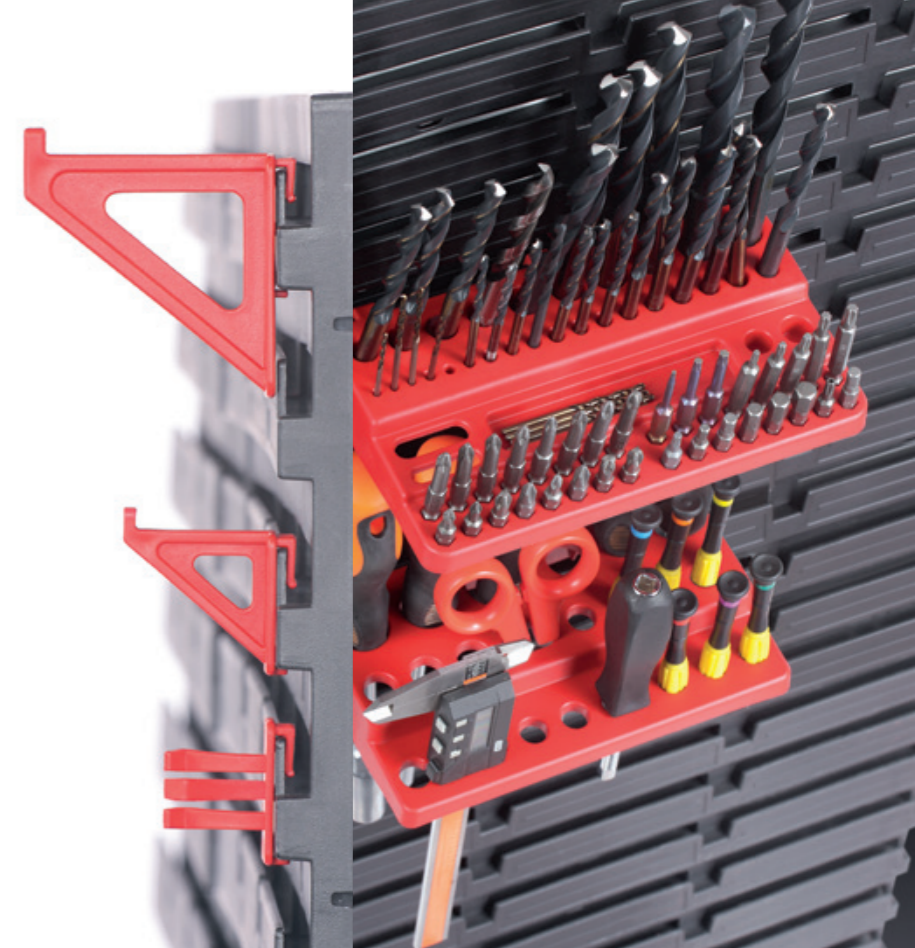

ITBNN600

	ITBNN600
	5905197234694
	576 x 18 x 390
	22,5 x 0,7 x 15,5
	30
	360
	1200 x 800 x 1830
	11880

standard set
2 boards

standard set
2 boards

bineer hooks & shelves

> tool board accessories <
> for Bineer Board series <