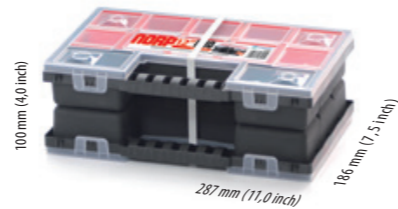

NORP16DUO

	NORP16DUO
	S411 / R444 5905197261027
	mm 399 x 303 x 100
	inch 15,5 x 12,0 x 4,0
	5
	120
	mm 1200 x 800 x 1750
	3960