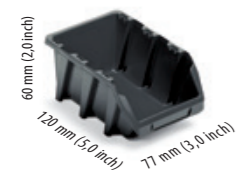

NPNL4

	NPNL4
	R444 5905197985954
	S411 5905197985961
	mm 120 x 77 x 60 inch 5,0 x 3,0 x 2,0
	24
	480
	8640
	mm 1200 x 800 x 1700
	285120

NPNL6

	NPNL6
	R444 5905197985985
	S411 5905197985978
	mm 160 x 98 x 70 inch 6,5 x 4,0 x 3,0
	24
	288
	5184
	mm 1200 x 800 x 1700
	171072

NPNL8

	NPNL8
	R444 5905197985992
	S411 5905197986005
	mm 198 x 118 x 84 inch 8,0 x 4,5 x 3,0
	16
	224
	2688
	mm 1200 x 800 x 1830
	88704

NPNL10

	NPNL10
	R444 5905197985916
	S411 5905197985923
	mm 249 x 158 x 114 inch 10,0 x 6,0 x 4,5
	12
	84
	1008
	mm 1200 x 800 x 1700
	33264

NPNL12

	NPNL12
	R444 5905197985930
	S411 5905197985947
	mm 295 x 198 x 133 inch 11,5 x 8,0 x 5,0
	14
	1008
	1200 x 800 x 1930
	33264