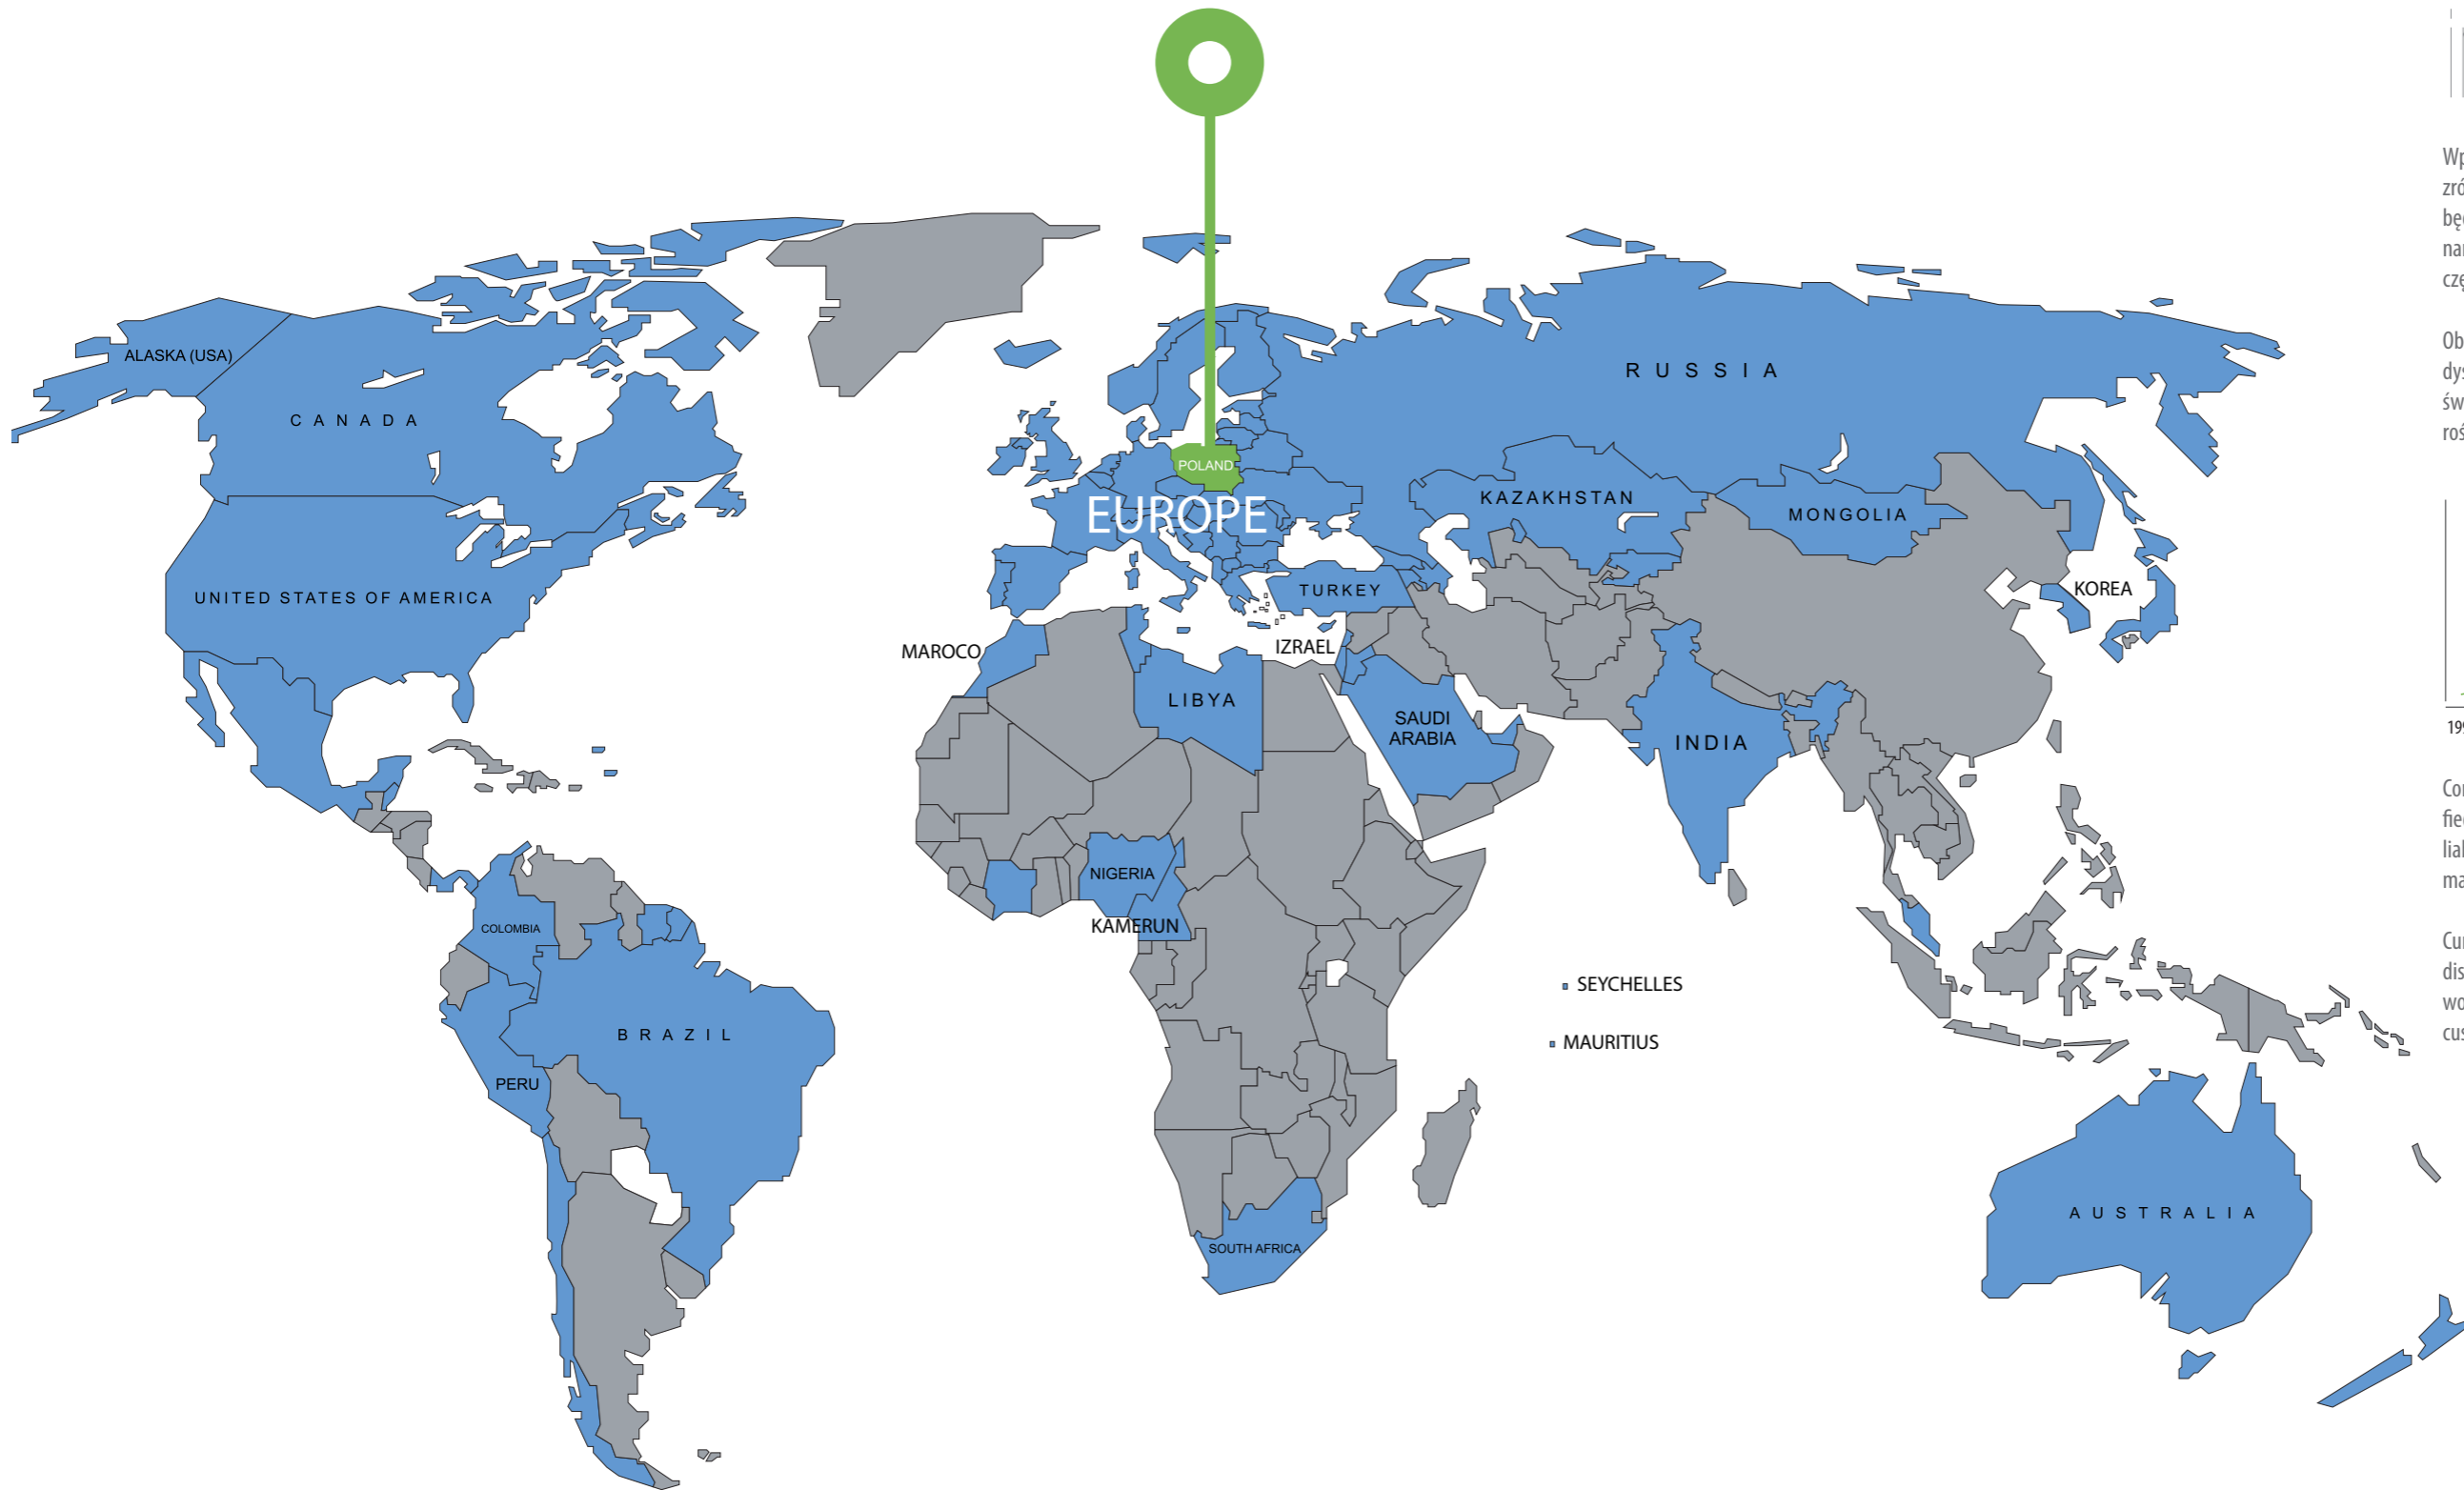

over 80 countries worldwide

Prosperplast in the world

Wprowadzając wciąż nowe innowacyjne, zróżnicowane i wysokiej jakości produkty, będąc wiarygodnym partnerem, udało nam się odnieść sukces na rynku w różnych częściach świata.

Obecnie nasze produkty są z powodzeniem dystrybuowane do ponad 80 krajów na całym świecie, a liczba zadowolonych klientów rośnie każdego roku!