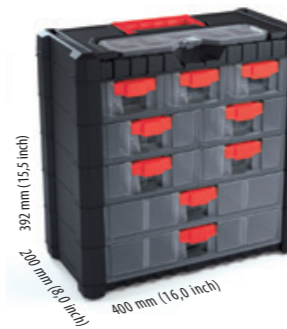

NS301

	S411 / R444	5905197261218	NS301
	mm	400 x 200 x 260	
	inch	16,0 x 8,0 x 10,0	
		81	
	mm	1200 x 800 x ~1910	
		2673	

NS303

	S411 / R444	5905197261225	NS303
	mm	400 x 200 x 260	
	inch	16,0 x 8,0 x 10,0	
		81	
	mm	1200 x 800 x ~1910	
		2673	

NS401

	S411 / R444	5905197261249	NS401
	mm	400 x 200 x 326	
	inch	16,0 x 8,0 x 13,0	
		60	
	mm	1200 x 800 x ~1780	
		1980	

NS501

	S411 / R444	5905197261263	NS501
	mm	400 x 200 x 392	
	inch	16,0 x 8,0 x 15,5	
		54	
	mm	1200 x 800 x ~1920	
		1782