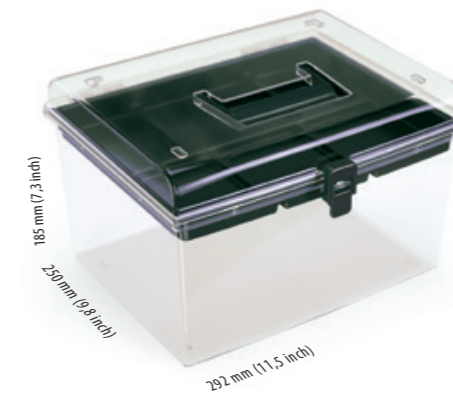

SO collection

SPECIAL ORDER

NUF1HT	
	NUF1HT
	R395 / S429 5905197093468
	S411 / S429 5905197234731
	mm 148 x 135 x 110 inch 5,8 x 5,3 x 4,3
	60
	720
	mm 1200 x 800 x 1830
	23760

NUF2HT	
	NUF2HT
	R395 / S429 5905197093482
	S411 / S429 5905197260068
	mm 195 x 174 x 135 inch 7,7 x 6,9 x 5,3
	24
	288
	mm 1200 x 800 x 1830
	9504

NUF3HT	
	NUF3HT
	R395 / S429 5905197093505
	S411 / S429 5905197260129
	mm 245 x 214 x 158 inch 9,7 x 8,4 x 6,2
	18
	162
	mm 1200 x 800 x 1590
	5346

NUF4HT	
	NUF4HT
	R395 / S429 5905197093529
	S411 / S429 5905197260181
	mm 292 x 250 x 185 inch 11,5 x 9,8 x 7,3
	18
	108
	mm 1200 x 800 x 1860
	3564

NUFS23HT	
	NUFS23HT
	R395 / S429 5905197093543
	S411 / S429 5905197260242
	mm 245 x 214 x 158 inch 9,7 x 8,4 x 6,2
	18
	162
	mm 1200 x 800 x 1590
	5346
standard set	
2 in 1