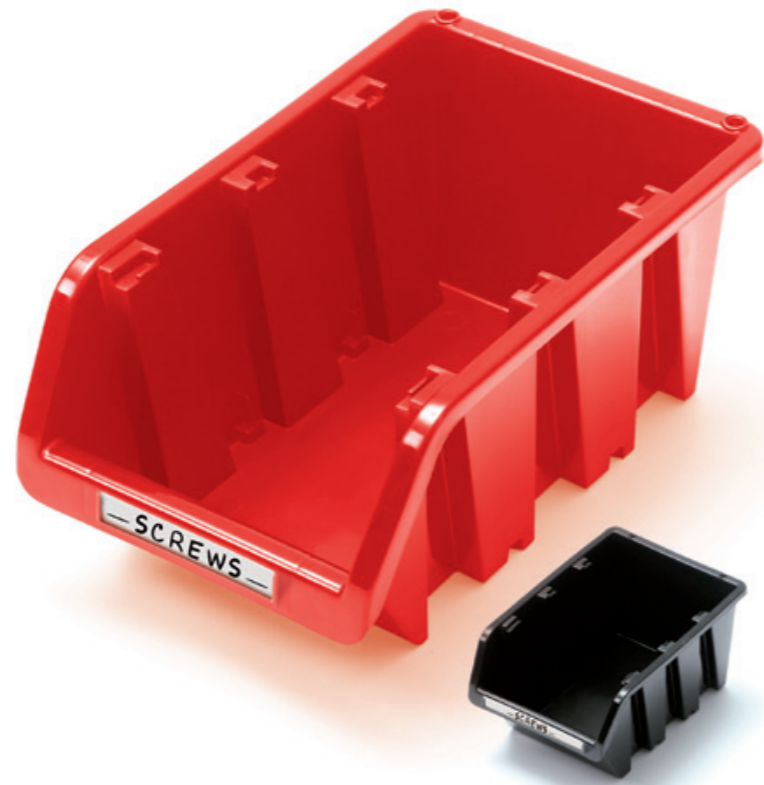

truck

> storage bins <
> economic packaging stackable <