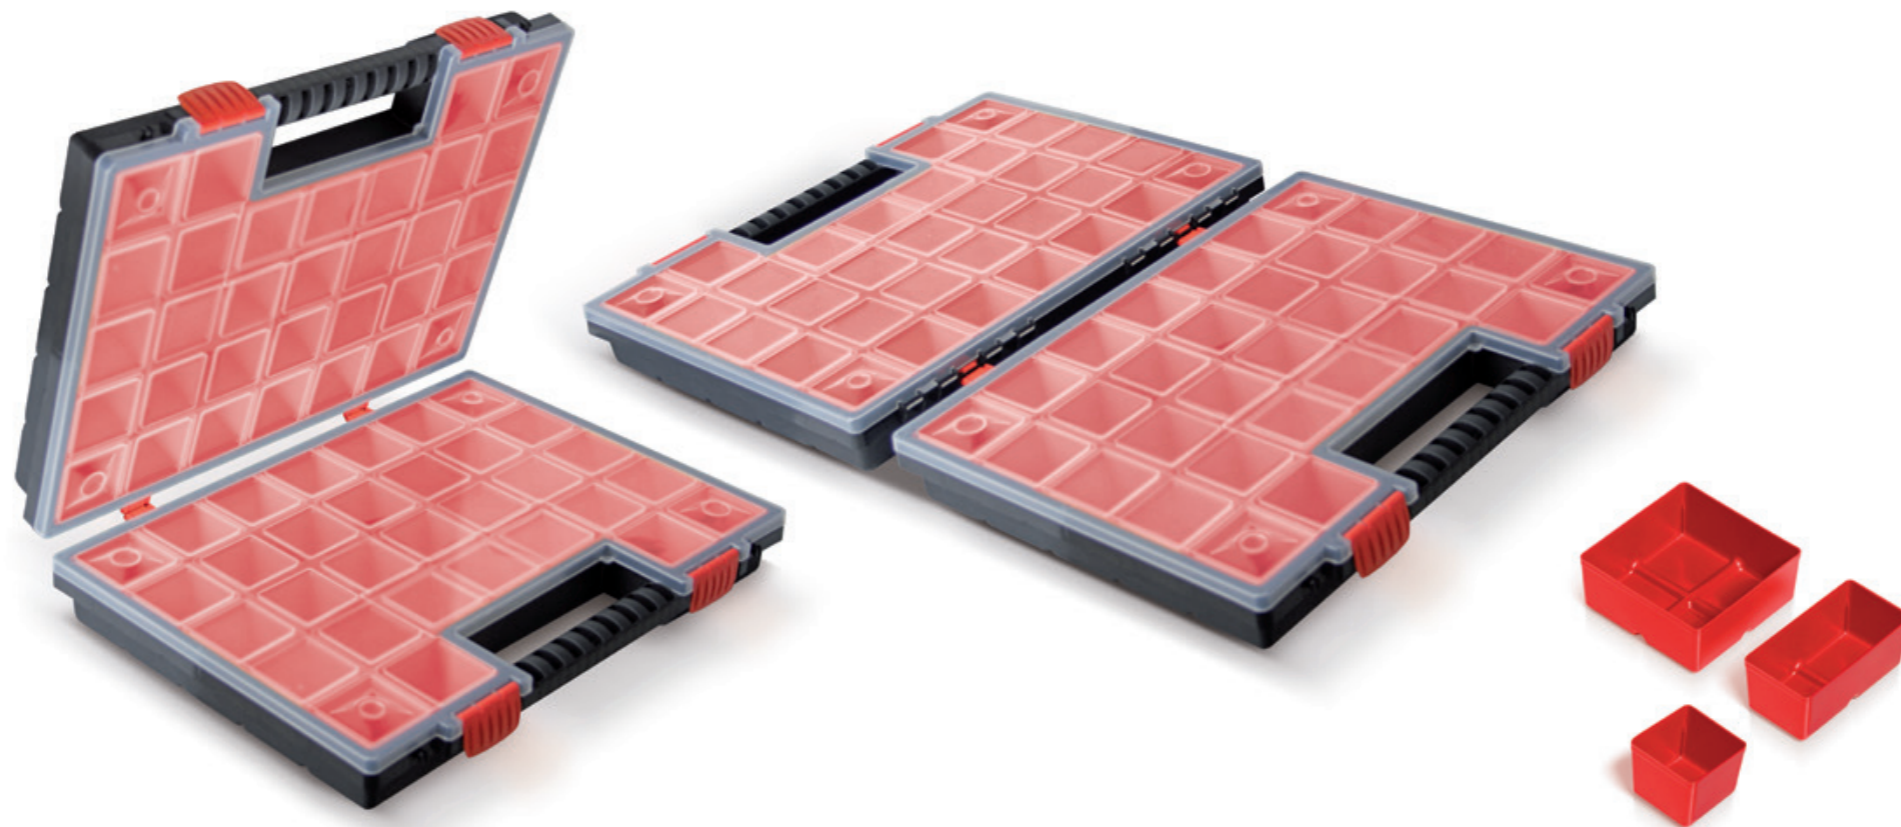

nor p duo

- > double organisers for small parts <
- > removable boxes <
- > transparent lid <