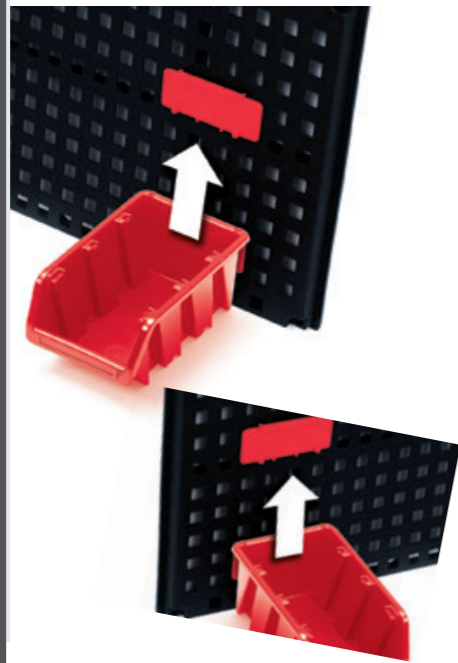

toolboard

> 2 hanging rectangular boards in set <
> hangers for small tools attached <

NTB1

	S411 / R444	NTB1	5905197261072
		mm	800 x 80 x 245
		inch	31,5 x 3,0 x 10,0
			16
			96
		mm	1200 x 800 x ~1900
			3168