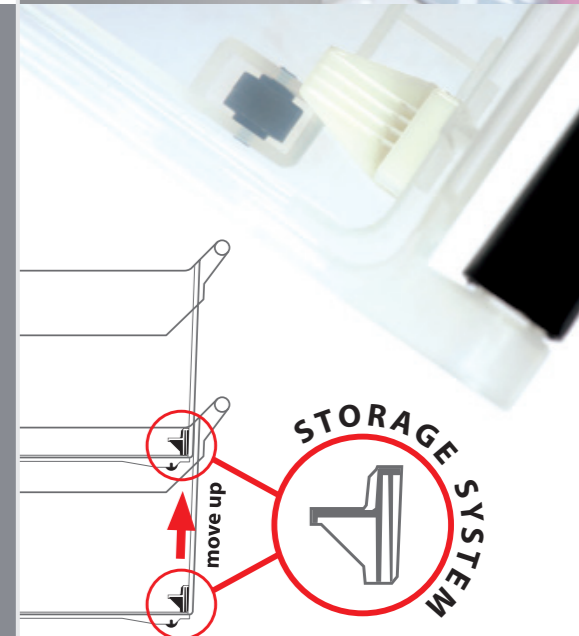

NUK5L		NUK5L	
	S411 / S429	5905197981796	
	mm	380 x 379 x 256	
	inch	15,0 x 15,0 x 10,0	
	vol. total L	~29,0	
		3	
		180	
	mm	1200 x 800 x 1900	
		5940	

NUK5H		NUK5H	
	S411 / S429	5905197981789	
	mm	380 x 379 x 379	
	inch	15,0 x 15,0 x 15,0	
	vol. total L	~44,0	
		3	
		162	
	mm	1200 x 800 x 1900	
		5346	

NUK6L		NUK6L	
	S411 / S429	5905197261928	
	mm	578 x 379 x 256	
	inch	23,0 x 15,0 x 10,0	
	vol. total L	~30,0	
		3	
		120	
	mm	1200 x 800 x 1900	
		3960	

NUK6H		NUK6H	
	S411 / S429	5905197261911	
	mm	578 x 379 x 379	
	inch	23,0 x 15,0 x 15,0	
	vol. total L	~49,0	
		3	
		108	
	mm	1200 x 800 x 1900	
		3564