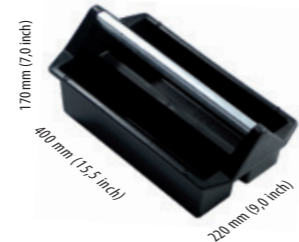

NNO300P

	NNO400P
	S411 / R444 5905197265995
	mm 300 x 300 x 133
	inch 12,0 x 12,0 x 5,0
	10
	40
	400
	mm 1200 x 800 x 1860
	13200