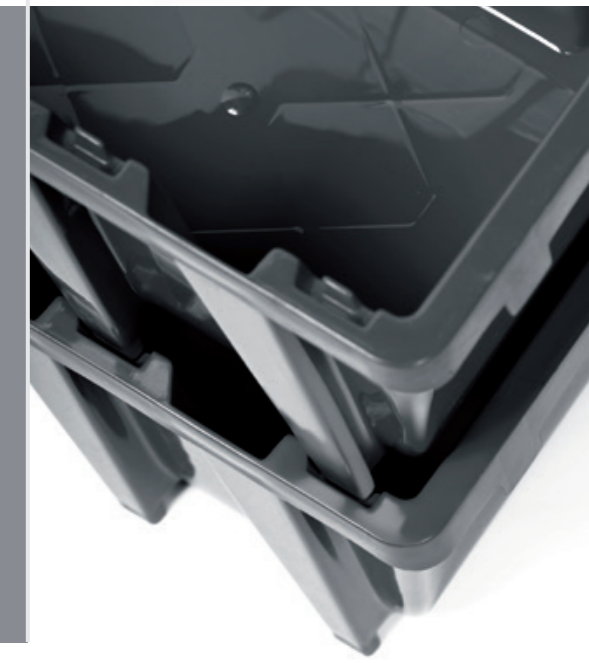

NPNL4

	NPNL4
	R444 5905197985954
	S411 5905197985961
	mm 120 x 77 x 60 inch 5,0 x 3,0 x 2,0
	24
	480
	8640
	mm 1200 x 800 x 1700
	285120

NPNL6

	NPNL6
	R444 5905197985985
	S411 5905197985978
	mm 160 x 98 x 70 inch 6,5 x 4,0 x 3,0
	24
	288
	5184
	mm 1200 x 800 x 1700
	171072

NPNL8

	NPNL8
	R444 5905197985992
	S411 5905197986005
	mm 198 x 118 x 84 inch 8,0 x 4,5 x 3,0
	16
	224
	2688
	mm 1200 x 800 x 1830
	88704

NPNL10

	NPNL10
	R444 5905197985916
	S411 5905197985923
	mm 249 x 158 x 114 inch 10,0 x 6,0 x 4,5
	12
	84
	1008
	mm 1200 x 800 x 1700
	33264

NPNL12

	NPNL12
	R444 5905197985930
	S411 5905197985947
	mm 295 x 198 x 133 inch 11,5 x 8,0 x 5,0
	14
	1008
	1200 x 800 x 1930
	33264