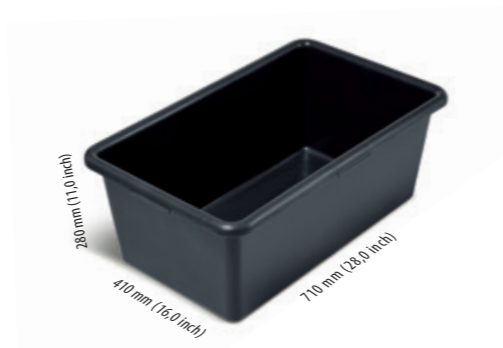

ICAS80

	ICAS80
	S411 5905197155111
	mm 780 x 470 x 300 inch 31,0 x 18,5 x 12,0
	80,0
	90
	mm 1200 x 800 x 1750
	2970