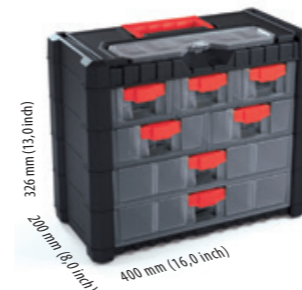

NS301

	S411 / R444	5905197261218	NS301
	mm	400 x 200 x 260	
	inch	16,0 x 8,0 x 10,0	
		81	
	mm	1200 x 800 x ~1910	
		2673	

NS303

	S411 / R444	5905197261225	NS303
	mm	400 x 200 x 260	
	inch	16,0 x 8,0 x 10,0	
		81	
	mm	1200 x 800 x ~1910	
		2673	

NS401

	S411 / R444	5905197261249	NS401
	mm	400 x 200 x 326	
	inch	16,0 x 8,0 x 13,0	
		60	
	mm	1200 x 800 x ~1780	
		1980	

NS501

	S411 / R444	5905197261263	NS501
	mm	400 x 200 x 392	
	inch	16,0 x 8,0 x 15,5	
		54	
	mm	1200 x 800 x ~1920	
		1782