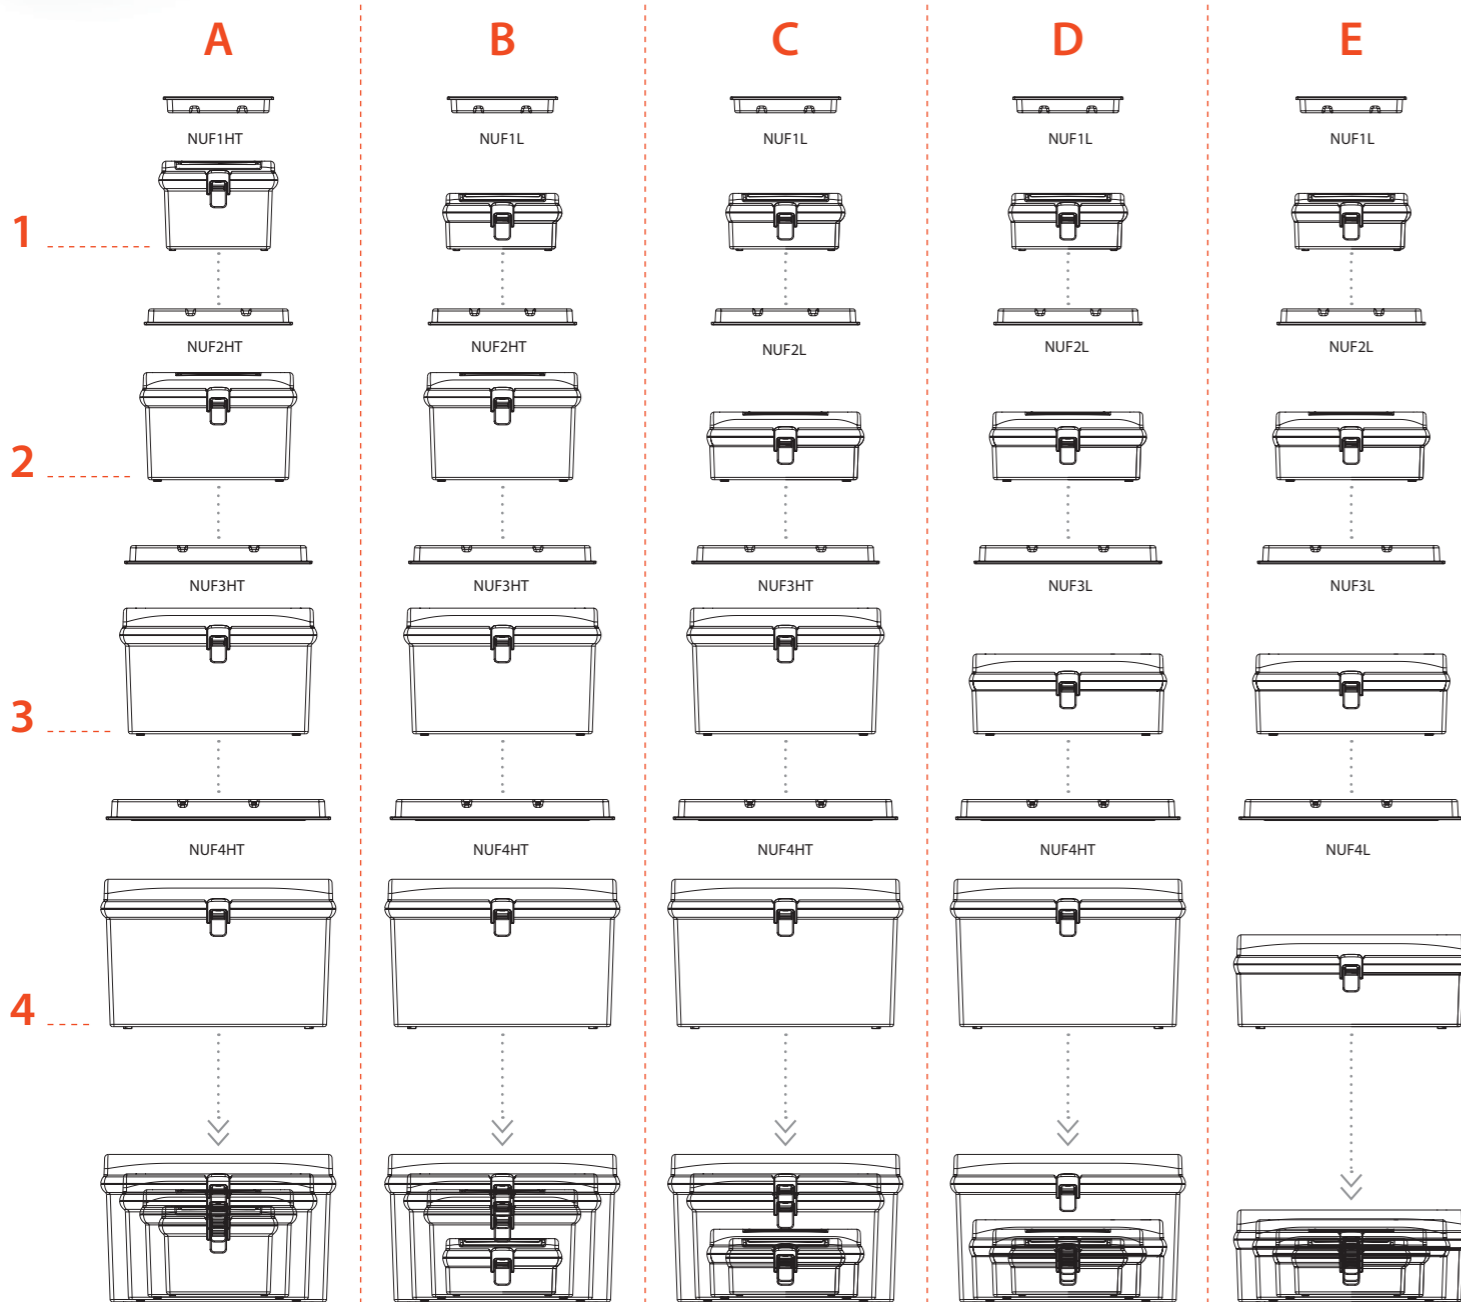

ASK FOR MOQ
OF TRANSPARENT
OR SOLID COLOUR MIX

create Your
own SET from: