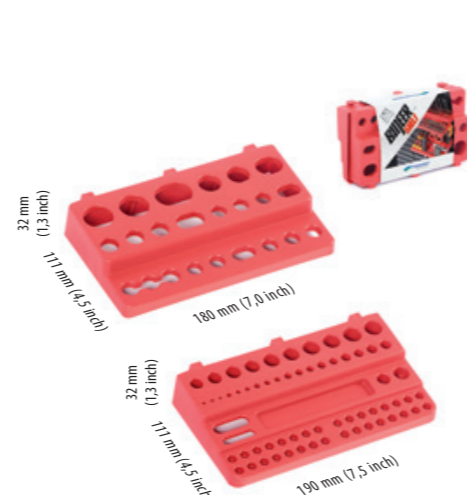

IZW1

	IZW1
	5905197260303
	mm 130 x 220 inch 5,0 x 8,5
	104
	2496
	mm 1200 x 800 x 1870
	82368

standard set
16 hooks

IZW2

	IZW2
	5905197260310
	mm 200 x 320 inch 8,0 x 12,5
	20
	640
	mm 1200 x 800 x 1700
	21120

standard set
20 hooks

ITBPWS

	ITBPWS
	5905197234724
	mm 190 x 111 x 55 inch 7,5 x 4,5 x 2,0
	100
	1200
	mm 1200 x 800 x 1830
	39600

standard set
2 shelves

ITBP390S

	ITBP390S
	5905197234717
	mm 384 x 111 x 50 inch 15,0 x 4,5 x 2,0
	8
	576
	mm 1200 x 800 x 1830
	19008

standard set
2 shelves

ITBP580

	ITBP580
	5905197234700
	mm 580 x 158 x 67 inch 23,0 x 6,0 x 3,0
	32
	384
	mm 1200 x 800 x 1830
	12672

standard set
2 shelves

only toolboard-mounting

toolboard & wall-mounting