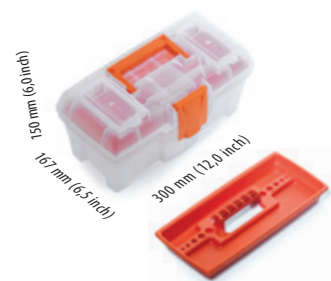

SO collection

SPECIAL ORDER

N12ICE	
	N12ICE
	S429 / R395 5905197936017
	mm 300 x 167 x 150 inch 12,0 x 6,5 x 6,0
	~6,0 kg
	mm 290 x 132 x 35 inch 11,4 x 5,2 x 1,4
	240
	mm 1200 x 800 x 1930
	7920

N15ICE	
	N15ICE
	S429 / R395 5905197936024
	mm 398 x 200 x 186 inch 15,5 x 8,0 x 7,5
	~8,5 kg
	mm 386 x 170 x 38 inch 15,2 x 6,7 x 1,5
	108
	mm 1200 x 800 x 1810
	3564

N18ICE	
	N18ICE
	S429 / R395 5905197936031
	mm 458 x 257 x 227 inch 18,0 x 10,0 x 9,0
	~11,5 kg
	mm 446 x 230 x 48 inch 17,5 x 9,0 x 1,9
	60
	mm 1200 x 800 x 1950
	1980