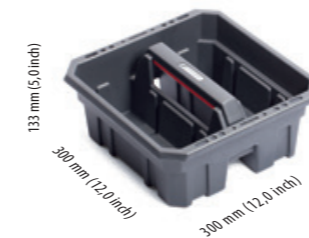

NNO300P

	NNO400P
	S411 / R444 5905197265995
	mm 300 x 300 x 133
	inch 12,0 x 12,0 x 5,0
	10
	40
	400
	mm 1200 x 800 x 1860
	13200