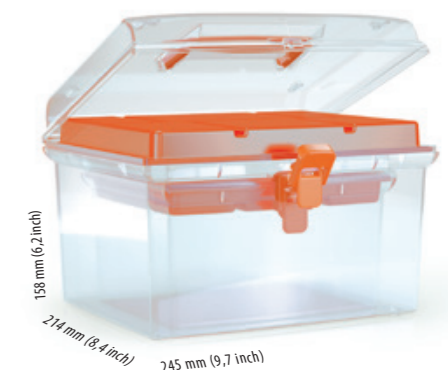

SO collection

SPECIAL ORDER

NUF1HT	
	NUF1HT
	R395 / S429 5905197093468
	S411 / S429 5905197234731
	mm 148 x 135 x 110 inch 5,8 x 5,3 x 4,3
	60
	720
	mm 1200 x 800 x 1830
	23760

NUF2HT	
	NUF2HT
	R395 / S429 5905197093482
	S411 / S429 5905197260068
	mm 195 x 174 x 135 inch 7,7 x 6,9 x 5,3
	24
	288
	mm 1200 x 800 x 1830
	9504

NUF3HT	
	NUF3HT
	R395 / S429 5905197093505
	S411 / S429 5905197260129
	mm 245 x 214 x 158 inch 9,7 x 8,4 x 6,2
	18
	162
	mm 1200 x 800 x 1590
	5346

NUF4HT	
	NUF4HT
	R395 / S429 5905197093529
	S411 / S429 5905197260181
	mm 292 x 250 x 185 inch 11,5 x 9,8 x 7,3
	18
	108
	mm 1200 x 800 x 1860
	3564

NUFS23HT	
	NUFS23HT
	R395 / S429 5905197093543
	S411 / S429 5905197260242
	mm 245 x 214 x 158 inch 9,7 x 8,4 x 6,2
	18
	162
	mm 1200 x 800 x 1590
	5346
standard set	
2 in 1