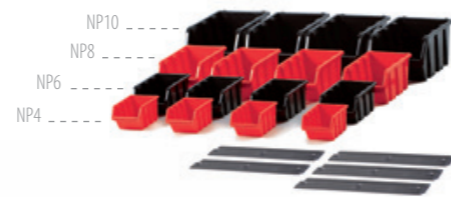

NPST16

	R444 / S411	NPST16
		5905197261058
	mm	580 x 235 x 130
	inch	22,5 x 9,0 x 5,5
		78
	mm	1200 x 800 x ~1850
		2574

standard set
16 bins + 5 HangingBar