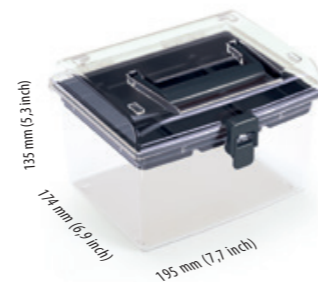

nuf high

- > high transparent assortment box
- < for small parts <
- > comfortable handle <
- > plastic tray inside <

ASK FOR MOQ
OF TRANSPARENT
OR SOLID COLOUR MIX

SO collection

SPECIAL ORDER

NUF1HT	
	NUF1HT
	R395 / S429 5905197093468
	S411 / S429 5905197234731
	mm 148 x 135 x 110 inch 5,8 x 5,3 x 4,3
	60
	720
	mm 1200 x 800 x 1830
	23760

NUF2HT	
	NUF2HT
	R395 / S429 5905197093482
	S411 / S429 5905197260068
	mm 195 x 174 x 135 inch 7,7 x 6,9 x 5,3
	24
	288
	mm 1200 x 800 x 1830
	9504

NUF3HT	
	NUF3HT
	R395 / S429 5905197093505
	S411 / S429 5905197260129
	mm 245 x 214 x 158 inch 9,7 x 8,4 x 6,2
	18
	162
	mm 1200 x 800 x 1590
	5346

NUF4HT	
	NUF4HT
	R395 / S429 5905197093529
	S411 / S429 5905197260181
	mm 292 x 250 x 185 inch 11,5 x 9,8 x 7,3
	18
	108
	mm 1200 x 800 x 1860
	3564

NUFS23HT	
	NUFS23HT
	R395 / S429 5905197093543
	S411 / S429 5905197260242
	mm 245 x 214 x 158 inch 9,7 x 8,4 x 6,2
	18
	162
	mm 1200 x 800 x 1590
	5346
standard set	
2 in 1