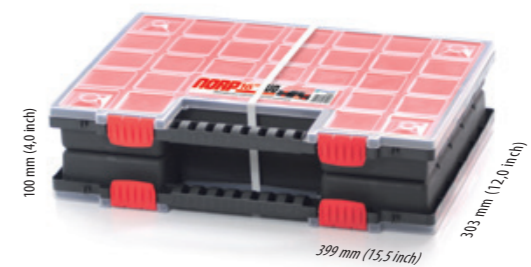

NORP16DUO

	NORP16DUO
	S411 / R444 5905197261027
	mm 399 x 303 x 100
	inch 15,5 x 12,0 x 4,0
	5
	120
	mm 1200 x 800 x 1750
	3960