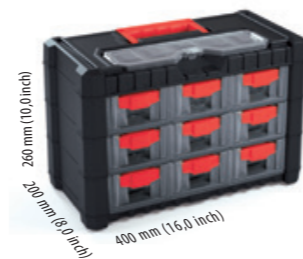

NS301

	S411 / R444	5905197261218	NS301
	mm	400 x 200 x 260	
	inch	16,0 x 8,0 x 10,0	
		81	
	mm	1200 x 800 x ~1910	
		2673	

NS303

	S411 / R444	5905197261225	NS303
	mm	400 x 200 x 260	
	inch	16,0 x 8,0 x 10,0	
		81	
	mm	1200 x 800 x ~1910	
		2673	

NS401

	S411 / R444	5905197261249	NS401
	mm	400 x 200 x 326	
	inch	16,0 x 8,0 x 13,0	
		60	
	mm	1200 x 800 x ~1780	
		1980	

NS501

	S411 / R444	5905197261263	NS501
	mm	400 x 200 x 392	
	inch	16,0 x 8,0 x 15,5	
		54	
	mm	1200 x 800 x ~1920	
		1782