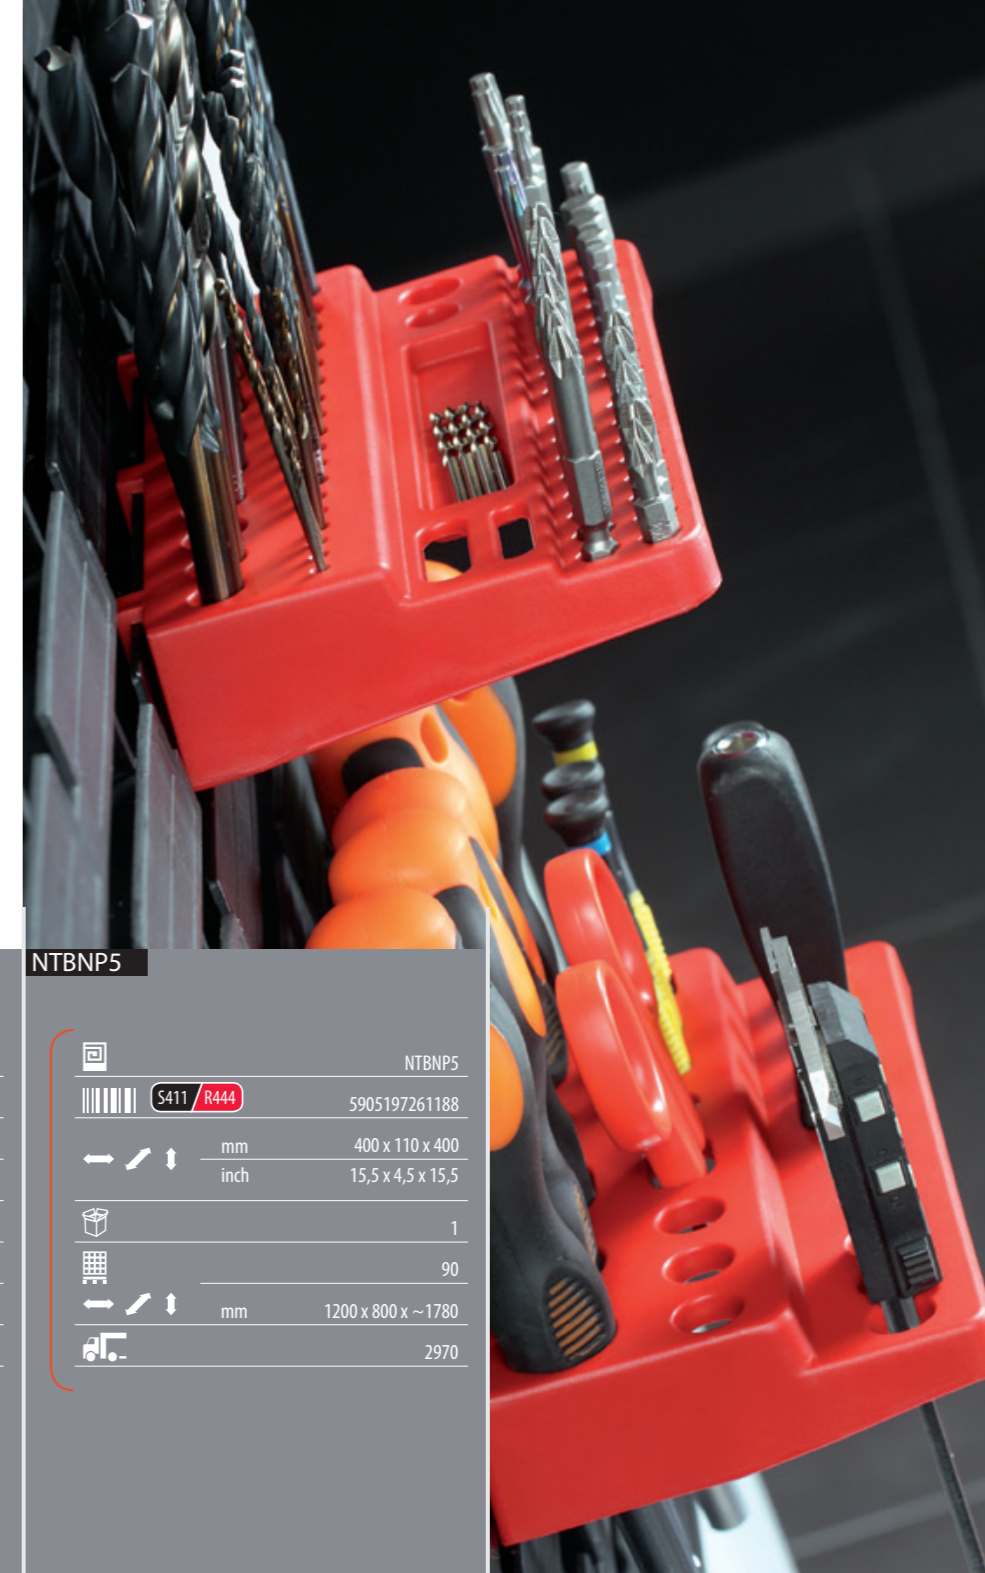

orderline

> 2 hanging square boards in set <
> combination of storage bins in each set <